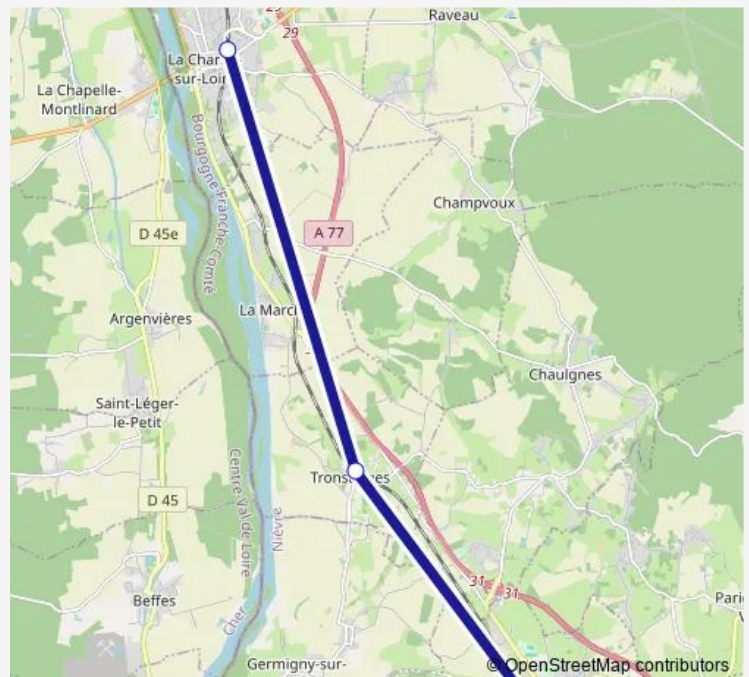

Bus B P12[Go to website](#)**Direction**

Pougues-les-Eaux — La Charité-sur-Loire

3 stops

[Open route schedule](#)

Pougues-les-Eaux

Tronsanges

La Charité-sur-Loire

Route schedule

Pougues-les-Eaux — La Charité-sur-Loire

Monday	08:53
Tuesday	08:53
Wednesday	08:53
Thursday	08:53
Friday	08:53
Saturday	08:53
Sunday	08:53

Route info

Direction: Pougues-les-Eaux

Stops: 3

Trip Duration: 0 hour 20 min

■ B — P12

Direction

Pougues-les-Eaux — La Charité-sur-Loire

4 stops

[Open route schedule](#)

Pougues-les-Eaux

Tronsanges

La Marche

Stops: 4

Trip Duration: 0 hour 25 min

Direction

Pougues-les-Eaux — La Charité-sur-Loire

3 stops

[Open route schedule](#)

Pougues-les-Eaux

Tronsanges