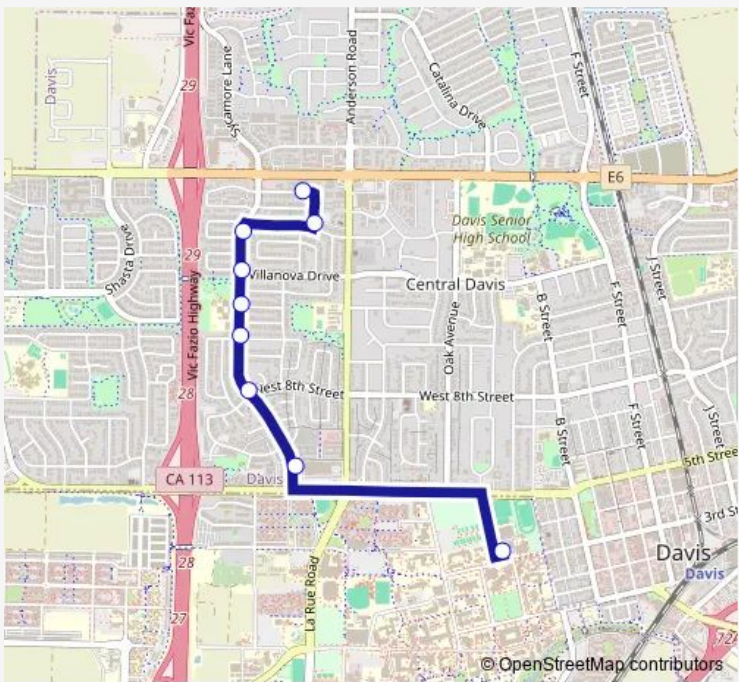

## Bus B Sycamore/Drake

[Go to website](#)

**Direction**  
 Memorial Union & Main Island (Sb) — Drake Drive & Drake Apartments (Wb)  
 9 stops  
[Open route schedule](#)

- Memorial Union & Main Island (Sb)
- Sycamore Ln & Russell/Trader Joe's (Nb)
- Sycamore Ln & 8th St (Nb)
- Sycamore Ln & Cornell Drive (Nb)
- Sycamore Ln & Bucknell Drive (Nb)
- Sycamore Ln & Villanova Drive (Nb)
- Sycamore Ln & Radcliffe Drive (Nb)
- Radcliffe Drive & Apple Ln (Nb)
- Drake Drive & Drake Apartments (Wb)

Route schedule  
 Memorial Union & Main Island (Sb) — Drake Drive & Drake Apartments (Wb)

Monday	06:55-20:10
Tuesday	06:55-20:10
Wednesday	06:55-20:10
Thursday	06:55-20:10
Friday	06:55-20:10
Saturday	—
Sunday	—

**Route info**  
 Direction: Memorial Union & Main Island (Sb)  
 Stops: 9  
 Trip Duration: 0 hour 9 min

**Direction**

Memorial Union &amp; East Island (Sb) — Drake Drive &amp; Drake Apartments (Wb)

9 stops

## Route info

Direction: Drake Drive & Drake Apartments (Wb)

Stops: 8

Trip Duration: 0 hour 11 min

**Direction**

Drake Drive &amp; Drake Apartments (Wb) — Memorial Union Terminal &amp; Howard Way (Nb)

8 stops