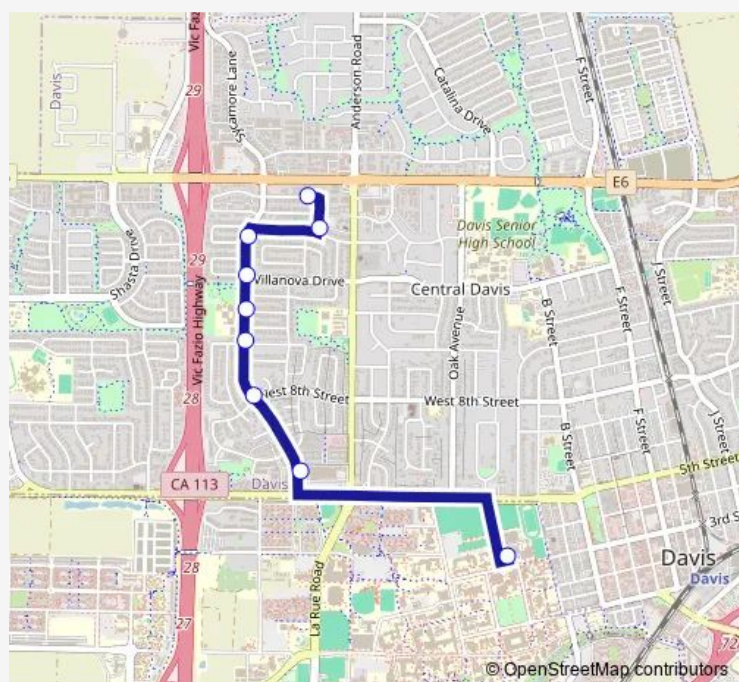

Sycamore Ln & 8th St (Nb)

Sycamore Ln & Cornell Drive (Nb)

Sycamore Ln & Bucknell Drive (Nb)

Sycamore Ln & Villanova Drive (Nb)

Sycamore Ln & Radcliffe Drive (Nb)

Radcliffe Drive & Apple Ln (Nb)

Drake Drive & Drake Apartments (Wb)

Route schedule

Memorial Union & Main Island (Sb) — Drake Drive & Drake Apartments (Wb)

Monday 06:55-20:10

Tuesday 06:55-20:10

Wednesday 06:55-20:10

Thursday 06:55-20:10

Friday 06:55-20:10

Saturday —

Sunday —

Route info

Direction: Memorial Union & Main Island (Sb)

Stops: 9

Trip Duration: 0 hour 9 min

■ B — Sycamore/Drake

Direction

Memorial Union & East Island (Sb) — Drake Drive & Drake Apartments (Wb)

Route info

Direction: Drake Drive & Drake Apartments (Wb)

Stops: 8

Trip Duration: 0 hour 11 min

Direction

Drake Drive & Drake Apartments (Wb) — Memorial Union Terminal & Howard Way (Nb)

8 stops

[Open route schedule](#)