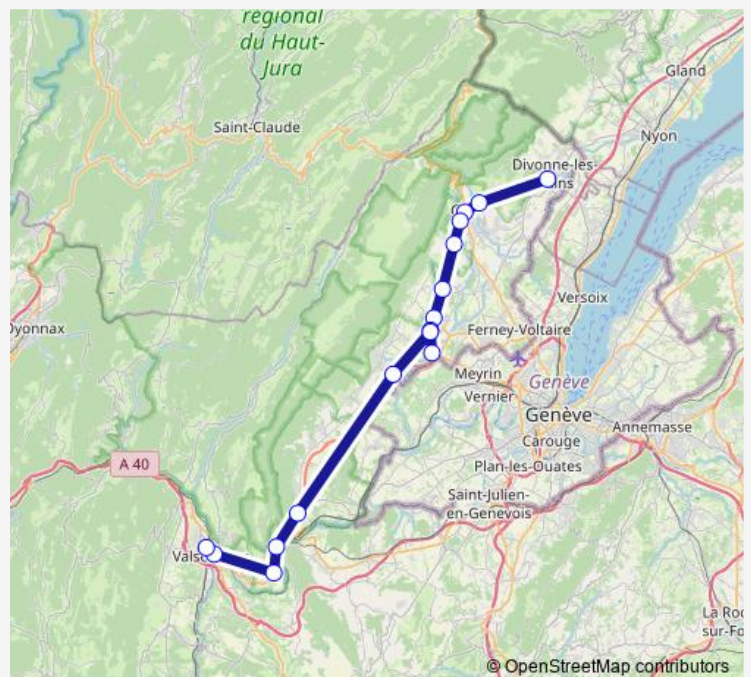

Monday 05:28-20:43

Tuesday 05:28-20:43

Wednesday 05:28-20:43

Thursday 05:28-20:43

Friday 05:28-20:43

Saturday 08:43-18:50

Sunday 08:43-19:50

Route info

Direction: Divonne-les-B, Ancienne gare

Stops: 16

Trip Duration: 1 hour 22 min

■ B — X33

B Bus time schedules and route maps are available in an offline PDF at busmaps.com. Use the busmaps.com website to see live bus times, train schedule or subway schedule, and step-by-step directions for all public transit in Geneve