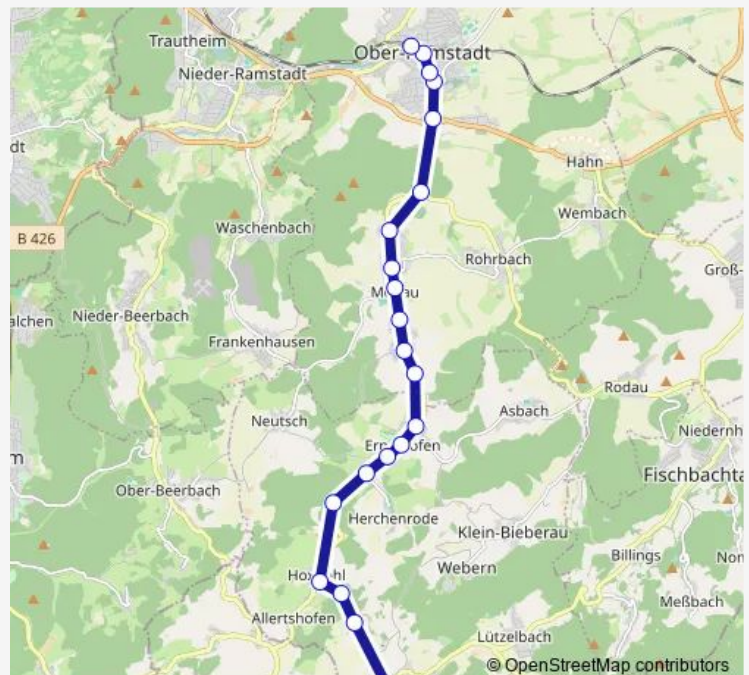

Wednesday 04:45-00:15⁺¹

Thursday 04:45-00:15⁺¹

Friday 04:45-01:15⁺¹

Saturday 06:00-01:15⁺¹

Sunday 07:00-01:15⁺¹

Route info

Direction: Ober-Ramstadt Bahnhof

Stops: 21

Trip Duration: 0 hour 25 min

■ B

BusMaps

Direction

Modautal-Brandau Feuerwehr — Ober-Ramstadt Bahnhof

24 stops

[Open route schedule](#)

Modautal-Brandau Feuerwehr