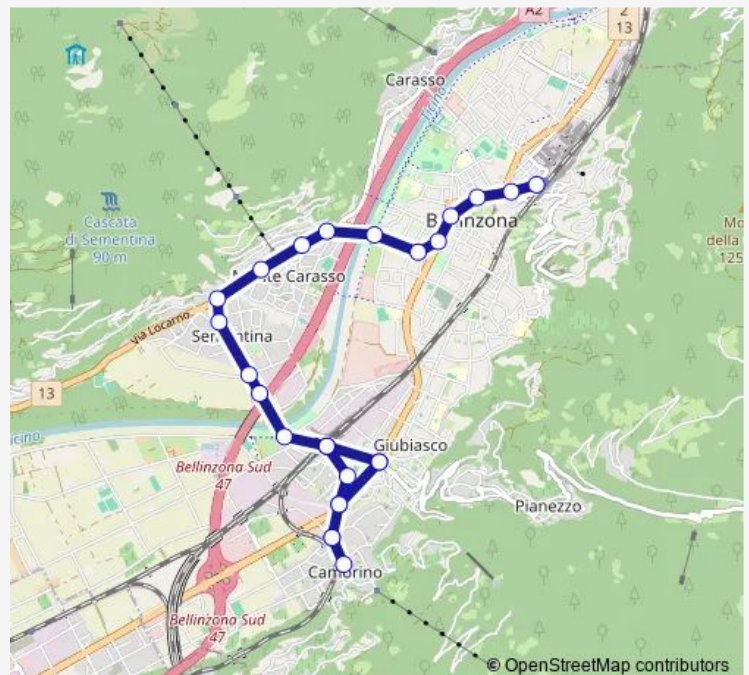

Bus B N2

[Go to website](#)

Direction

Bellinzona, Stazione — Giubiasco, Piazza

25 stops

[Open route schedule](#)

- Bellinzona, Stazione
- Bellinzona, Via Pellandini
- Bellinzona, Viale Portone
- Bellinzona, Piazza Orico
- Bellinzona, Samb
- Bellinzona, Via Borromini
- Bellinzona, Via Pierino Tatti
- Monte Carasso, Camp di Nav
- Monte Carasso, Urènn/Funivia
- Monte Carasso, Cuvént
- Sementina, Via Locarno
- Sementina, Scuole
- Sementina, Mondasce
- Sementina, Ponte sul Ticino
- Giubiasco, Golena
- Giubiasco, Stazione
- Giubiasco, Piazza
- Giubiasco, alla Morobbia
- Camorino, Bivio Comelina
- Camorino, Villaggio
- Camorino, Bivio Comelina

Route schedule

Bellinzona, Stazione — Giubiasco, Piazza

Monday	—
Tuesday	—
Wednesday	—
Thursday	—
Friday	25:15 ⁺¹
Saturday	25:15 ⁺¹
Sunday	—

Route info

Direction: Bellinzona, Stazione

Stops: 25

Trip Duration: 0 hour 23 min

■ B — N2

BusMaps

Giubiasco, alla Morobbia

Giubiasco, Cimitero

Giubiasco, Stazione

Giubiasco, Piazza

B Bus time schedules and route maps are available in an offline PDF at busmaps.com. Use the busmaps.com website to see live bus times, train schedule or subway schedule, and step-by-step directions for all public transit in Bellinzona

The schedule is provided in the local timezone. Times with "(+1)" indicate departures on the next day.

PDF file created on 2025-01-31

2024 BusMaps.com - All Rights Reserved