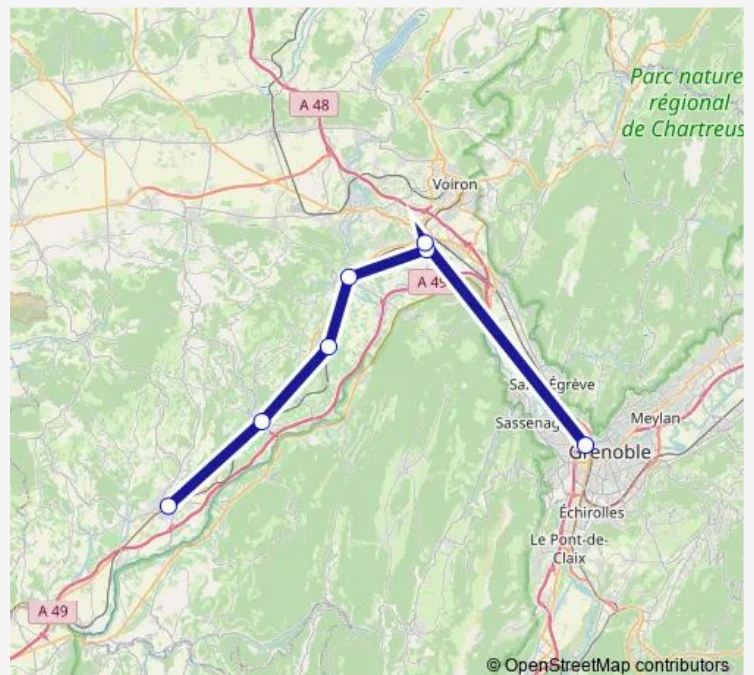

### Direction

Grenoble-Gare-Routière — St-Marcellin (Isère)

7 stops

[Open route schedule](#)

Grenoble-Gare-Routière

Moirans

Moirans-la-Galifette

Tullins-Fures

### Route schedule

Grenoble-Gare-Routière — St-Marcellin (Isère)

Monday	12:15
Tuesday	12:15
Wednesday	12:15
Thursday	12:15
Friday	12:15
Saturday	—
Sunday	—

### Route info

Direction: Grenoble-Gare-Routière

Stops: 7

Trip Duration: 1 hour 35 min

■ B — C11

BusMaps

## Route info

Direction: Grenoble-Gare-Routière

Stops: 7

Trip Duration: 1 hour 35 min