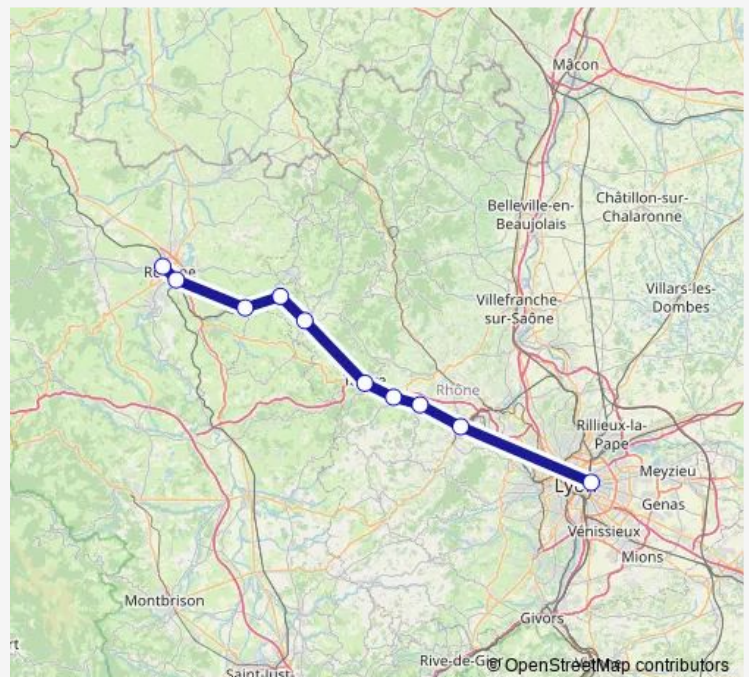

### Direction

Roanne-Gare-Routière — Lyon-Part-Dieu Gare Routière

10 stops

[Open route schedule](#)

Roanne-Gare-Routière

Le Coteau

Régny

Saint-Victor - Thizy

### Route schedule

Roanne-Gare-Routière — Lyon-Part-Dieu Gare Routière

Monday 19:45

Tuesday 19:45

Wednesday 19:45

Thursday 19:45

Friday 19:45

Saturday 19:45

### Route info

Direction: Roanne-Gare-Routière

Stops: 10

Trip Duration: 2 hour 15 min

■ B — C12

BusMaps

**Direction**

Lyon-Part-Dieu Gare Routière — Roanne-Gare-Routière

5 stops

[Open route schedule](#)

Lyon-Part-Dieu Gare Routière

L'Arbresle

Tarare

Amplepuis

Roanne-Gare-Routière