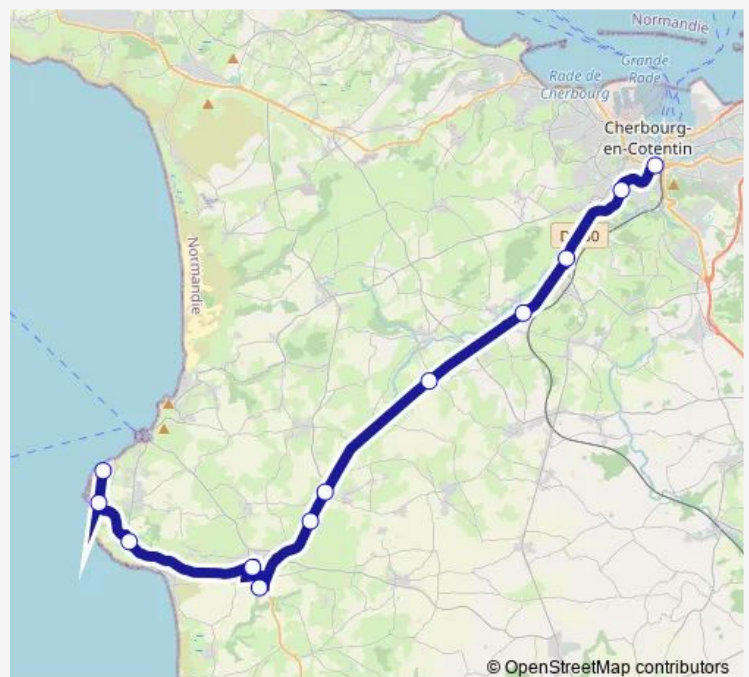

### Route schedule

Flamanville EPR/Cnpe Entrée Nord — Cherbourg-Gare

Monday 16:35-18:35

Tuesday 16:35-18:35

Wednesday 16:35-18:35

Thursday 16:35-18:35

Friday 16:35-18:35

Saturday 16:35-18:35

### Route info

Direction: Flamanville EPR/Cnpe Entrée Nord

Stops: 16

Trip Duration: 1 hour 5 min

© OpenStreetMap contributors