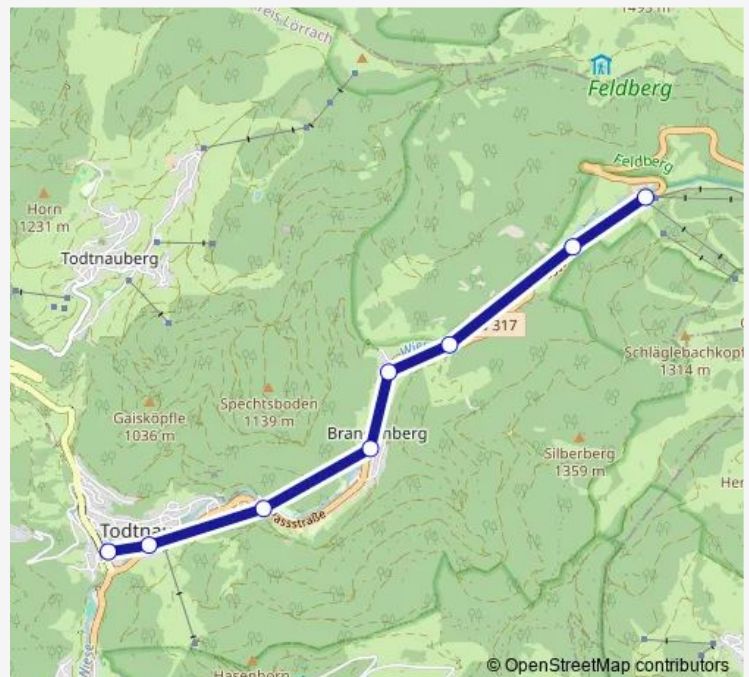

Direction

Todtnau, Busbahnhof — Fahl, Skilift

8 stops

[Open route schedule](#)

Todtnau, Busbahnhof

Todtnau, Schönauerstrasse

Todtnau, Poche

Brandenberg (D), Siedlung

Brandenberg (D), Hirschen

Brandenberg (D), Wiesenstrasse

Fahl, Lawine

Fahl, Skilift

Route schedule

Todtnau, Busbahnhof — Fahl, Skilift

Monday 06:53

Tuesday 06:53

Wednesday 06:53

Thursday 06:53

Friday 06:53

Saturday —

Sunday —

Route info

Direction: Todtnau, Busbahnhof

Stops: 8

Trip Duration: 0 hour 8 min