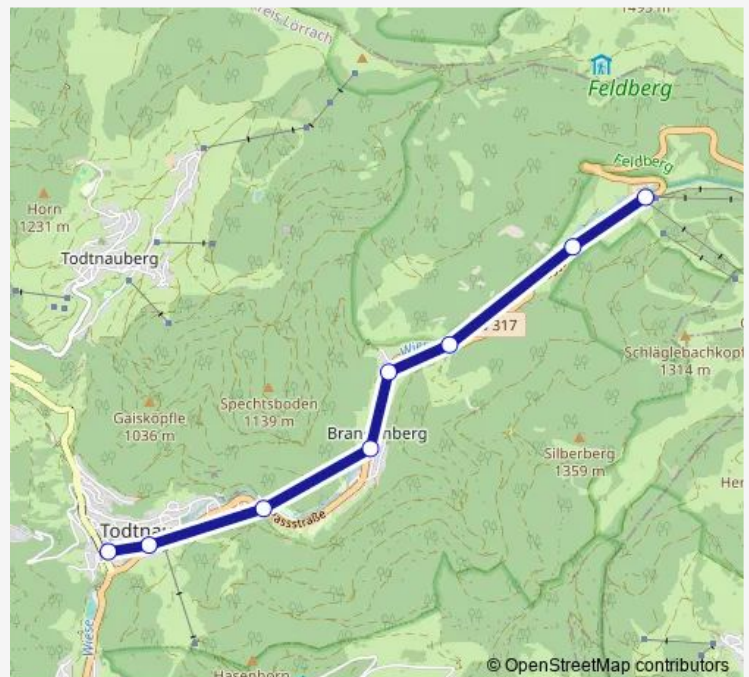

Direction

Todtnau, Busbahnhof — Fahl, Skilift

8 stops

[Open route schedule](#)

Todtnau, Busbahnhof

Todtnau, Schönauerstrasse

Todtnau, Poche

Brandenberg (D), Siedlung

Brandenberg (D), Hirschen

Brandenberg (D), Wiesenstrasse

Fahl, Lawine

Fahl, Skilift

Route schedule

Todtnau, Busbahnhof — Fahl, Skilift

Monday 06:53

Tuesday 06:53

Wednesday 06:53

Thursday 06:53

Friday 06:53

Saturday —

Sunday —

Route info

Direction: Todtnau, Busbahnhof

Stops: 8

Trip Duration: 0 hour 8 min