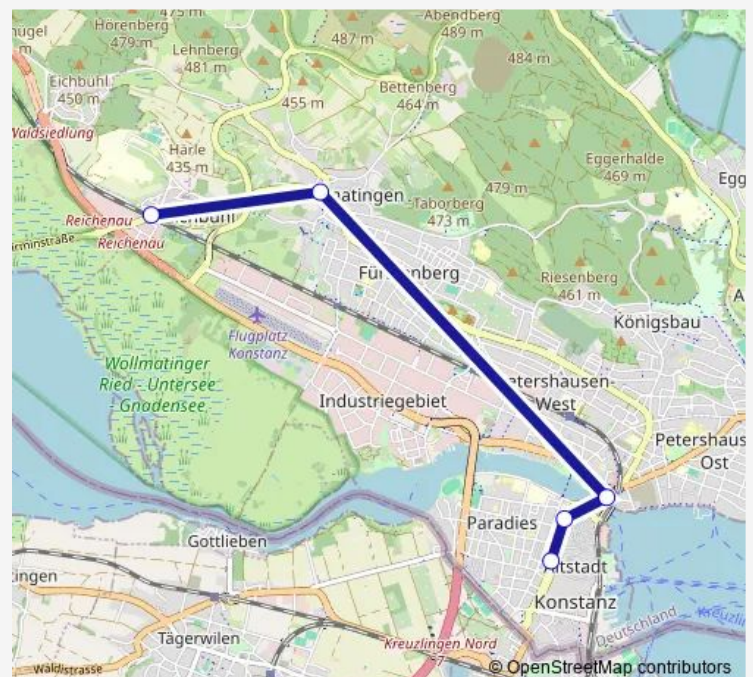

Direction

Reichenau (Baden), Bahnhof — Konstanz, Bürgerbüro

5 stops

[Open route schedule](#)

Reichenau (Baden), Bahnhof

Wollmatingen, Kindlebildstr.

Konstanz, Sternenpl./Span'str.

Konstanz, Schottenplatz

Konstanz, Bürgerbüro

Route schedule

Reichenau (Baden), Bahnhof — Konstanz, Bürgerbüro

Monday 08:08

Tuesday 08:08

Wednesday 08:08

Thursday 08:08

Friday 08:08

Saturday —

Sunday —

Route info

Direction: Reichenau (Baden), Bahnhof

Stops: 5

Trip Duration: 0 hour 15 min

B Bus time schedules and route maps are available in an offline PDF at busmaps.com. Use the busmaps.com website to see live bus times, train schedule or subway schedule, and step-by-step directions for all public transit in Konstanz

The schedule is provided in the local timezone. Times with "(+1)" indicate departures on the next day.

PDF file created on 2025-01-16

2024 BusMaps.com - All Rights Reserved