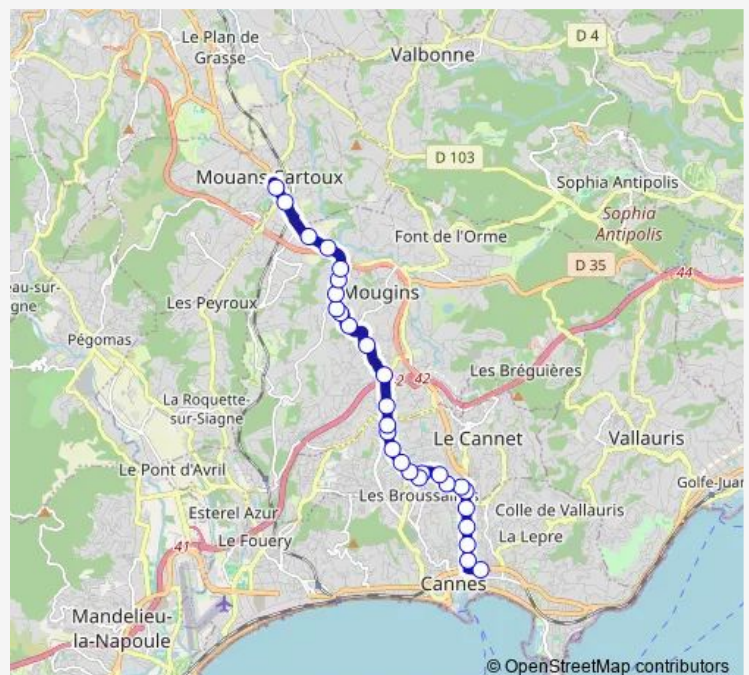

Thursday 06:04-19:29

Friday 06:04-19:29

Saturday 06:04-19:29

Sunday 06:55-19:18

Route info

Direction: Mouans-Sartoux Centre

Stops: 27

Trip Duration: 0 hour 28 min

Paul Doumer

Lycée Carnot

Milton

Charles Schaumann

Place Vauban

Gare SnCF de Cannes

Direction

Gare Sncf de Cannes — Mouans-Sartoux Centre

29 stops

[Open route schedule](#)

Gare Sncf de Cannes

Place Vauban

Charles Schaumann

Milton

Lycée Carnot

Paul Doumer