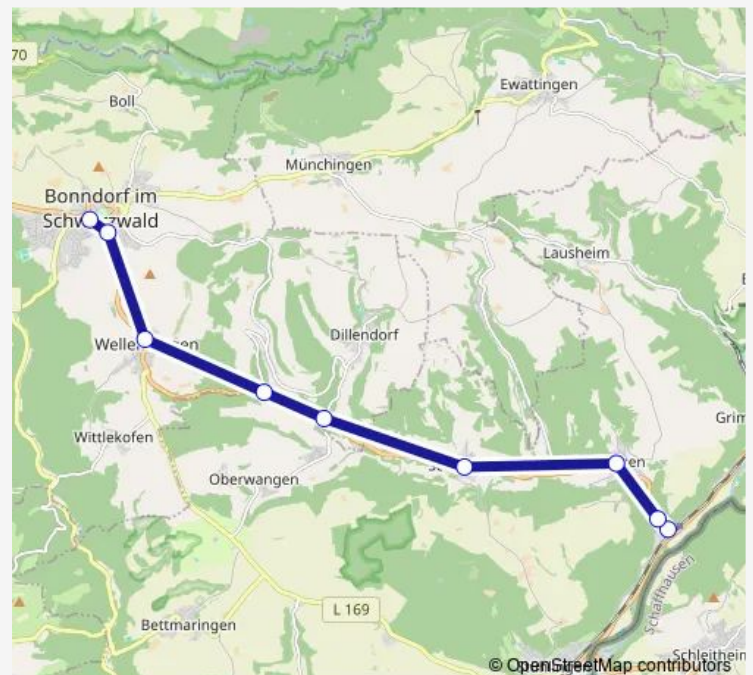

### Route schedule

Weizen, Sto — Bonndorf, Zentrum

Monday 06:19

Tuesday 06:19

Wednesday 06:19

Thursday 06:19

Friday 06:19

Saturday —

### Route info

Direction: Weizen, Sto

Stops: 9

Trip Duration: 0 hour 20 min

B — B 7346

## Route info

Direction: Bonndorf, Zentrum

Stops: 13

Trip Duration: 0 hour 30 min

**Direction**

Weizen, Sto — Bonndorf, Zentrum

10 stops

[Open route schedule](#)

## Route schedule

Weizen, Sto — Bonndorf, Zentrum

Monday	16:26
Tuesday	16:26
Wednesday	16:26
Thursday	16:26
Friday	16:26
Saturday	—
Sunday	—