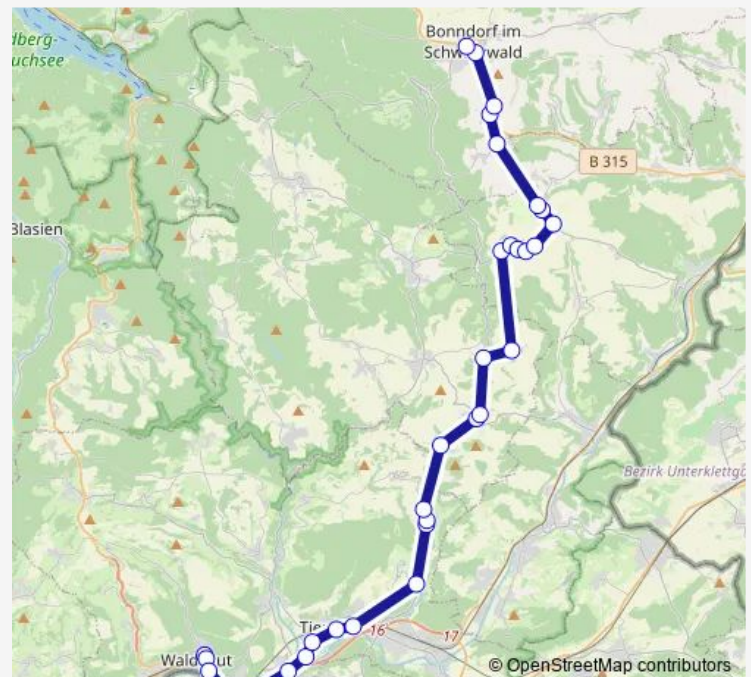

Bus B B 7345

[Go to website](#)

Direction

Waldshut, Busbahnhof — Bonndorf, ZG Raiffeisen

32 stops

[Open route schedule](#)

Waldshut, Busbahnhof

Waldshut, Schmittenuau

Waldshut, Gewerbepark Süd

Waldshut, Abzw. Ettikon

Tiengen (WT), Industriestrasse

Tiengen (WT), Waldshuter Str.

Tiengen (WT), Stadtmitte

Tiengen (WT), Schaffhauser Str

Tiengen, Abzw. Breitenfeld

Detzeln, Unterdorf

Detzeln, Oberdorf

Detzeln, Abzw. Krenkingen

Untermettingen Talhöfe, Steg

Untermettingen, Säge

Untermettingen

Obermettingen, Stockenmühle

Obermettingen

Bettmaringen, Buswendeplatz

Bettmaringen, Unterdorf

Bettmaringen, Rathaus

Bettmaringen, Oberdorf

Route schedule

Waldshut, Busbahnhof — Bonndorf, ZG Raiffeisen

Monday 18:20

Tuesday 18:20

Wednesday 18:20

Thursday 18:20

Friday —

Saturday —

Sunday —

Route info

Direction: Waldshut, Busbahnhof

Stops: 32

Trip Duration: 1 hour 5 min

■ B — B 7345