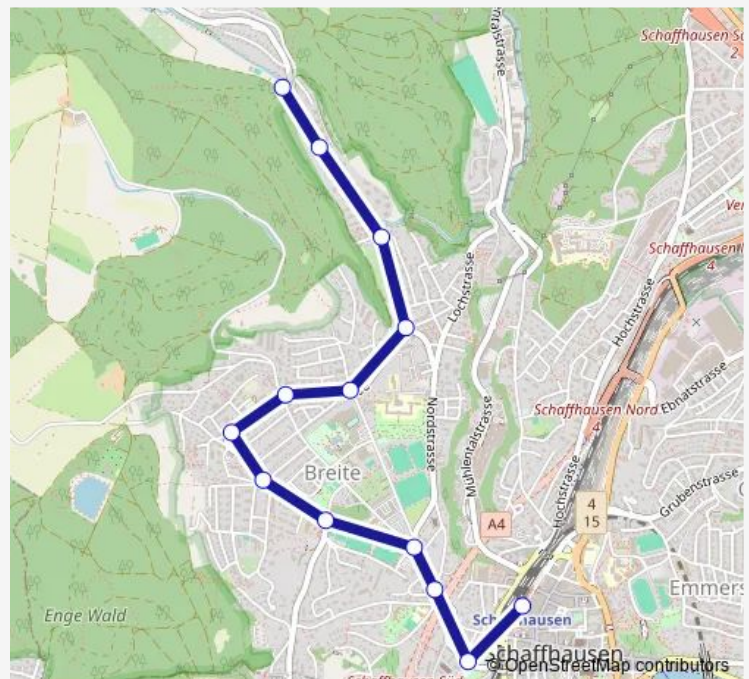

### Route schedule

Schaffhausen, Bahnhof — Schaffhausen, Sommerwies

Monday —

Tuesday —

Wednesday —

Thursday —

Friday 24:20<sup>+1</sup>

Saturday 24:20<sup>+1</sup>

### Route info

Direction: Schaffhausen, Bahnhof

Stops: 13

Trip Duration: 0 hour 9 min

■ B — N1

BusMaps

**Direction**

Schaffhausen, Bahnhof — Schaffhausen, Sommerwies

13 stops

[Open route schedule](#)

Schaffhausen, Bahnhof

Schaffhausen, Promenade

Schaffhausen, Steigbrunnen

Schaffhausen, Schützenhaus

Schaffhausen, Wiesli

Schaffhausen, Quellenstrasse

## Route info

Direction: Schaffhausen, Bahnhof

Stops: 13

Trip Duration: 0 hour 9 min