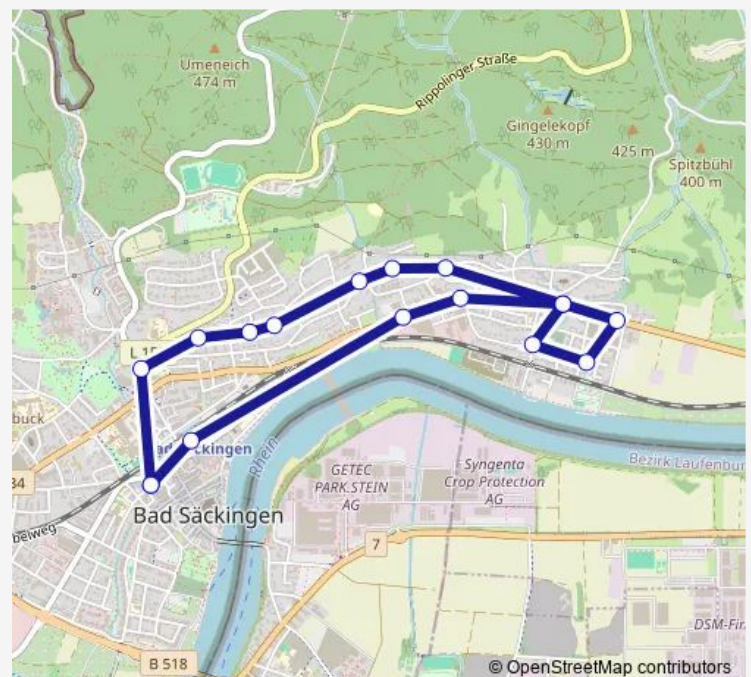

### Route schedule

Bad Säckingen, Lohgerbe — Bad Säckingen, Lohgerbe

Monday 12:25-17:25

Tuesday 12:25-17:25

Wednesday 12:25-17:25

Thursday 12:25-17:25

Friday 12:25-17:25

Saturday —

### Route info

Direction: Bad Säckingen, Lohgerbe

Stops: 17

Trip Duration: 0 hour 20 min

**Direction**

Bad Säcking, Lohgerbe — Bad Säcking, Lohgerbe

17 stops

[Open route schedule](#)

## Route schedule

Bad Säcking, Lohgerbe — Bad Säcking, Lohgerbe

Monday 08:25

Tuesday 08:25

Wednesday 08:25

Thursday 08:25

Friday 08:25

Saturday 08:25

## Route info

Direction: Bad Säcking, Lohgerbe

Stops: 17

Trip Duration: 0 hour 20 min

B Bus time schedules and route maps are available in an offline PDF at [busmaps.com](https://busmaps.com). Use the [busmaps.com](https://busmaps.com) website to see live bus times, train schedule or subway schedule, and step-by-step directions for all public transit in Laufenburg