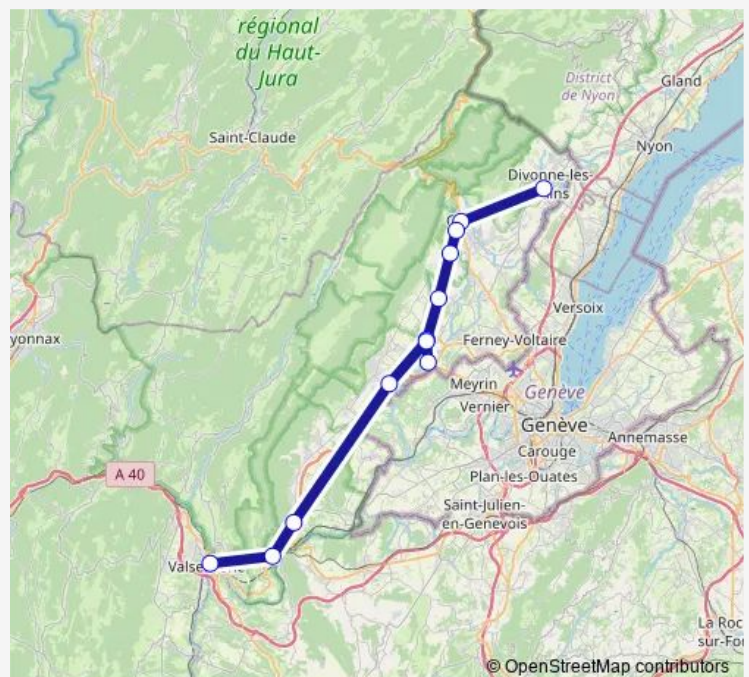

### Route schedule

Bellegarde (Valserine), gare — Divonne-les-B, Ancienne gare

Monday 13:15

Tuesday 13:15

Wednesday 13:15

Thursday 13:15

Friday 13:15

Saturday —

### Route info

Direction: Bellegarde (Valserine), gare

Stops: 19

Trip Duration: 1 hour 13 min

■ B — X33