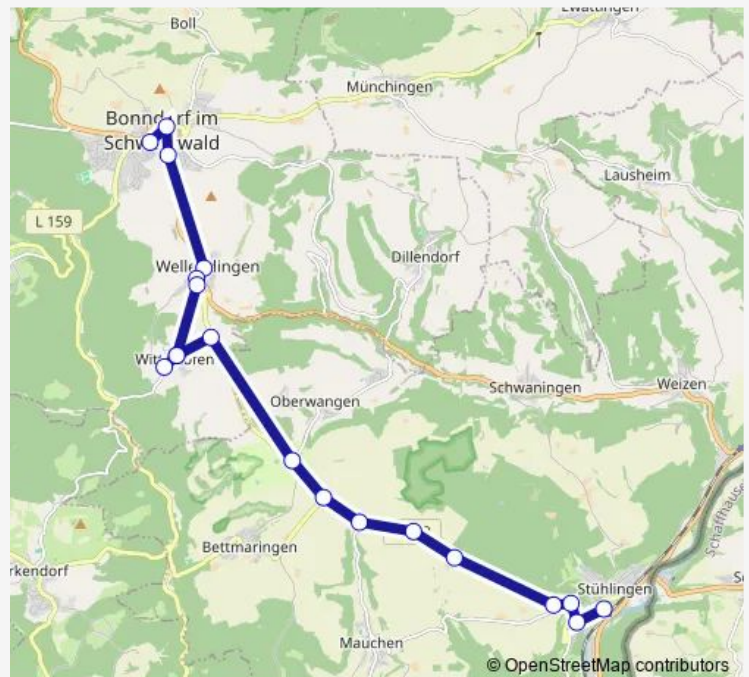

Direction

Bonndorf, Zentrum — Stühlingen, Schulzentrum

19 stops

[Open route schedule](#)

Bonndorf, Zentrum

Bonndorf, Post/Rathaus

Bonndorf, Obertal

Wellendingen, Ort

Route info

Direction: Bonndorf, Zentrum

Stops: 19

Trip Duration: 0 hour 29 min

B — B 7346

Direction

Stühlingen, Schulzentrum — Bonndorf, Zentrum

25 stops

Friday 12:07

Saturday —

Sunday —

Route info

Direction: Stühlingen, Schulzentrum

Stops: 25

Trip Duration: 0 hour 32 min

Direction

Wednesday 06:23

Thursday 06:23

Friday 06:23

Saturday —

Sunday —

Route info

Direction: Stühlingen, Kath. Kirche

Stops: 28