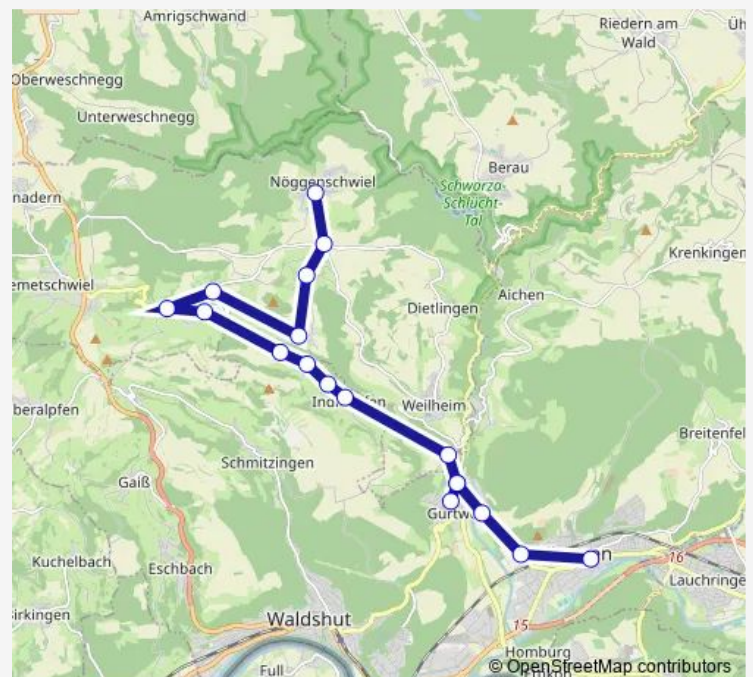

Monday 15:48

Tuesday 15:48

Wednesday 15:48

Thursday 15:48

Friday 15:48

Saturday —

Sunday —

Route info

Direction: Nöggenschwiel,Josef-Raff-Platz

Stops: 18

Trip Duration: 0 hour 26 min

B Bus time schedules and route maps are available in an offline PDF at busmaps.com. Use the busmaps.com website to see live bus times, train schedule or subway schedule, and step-by-step directions for all public transit in Waldshut-Tiengen