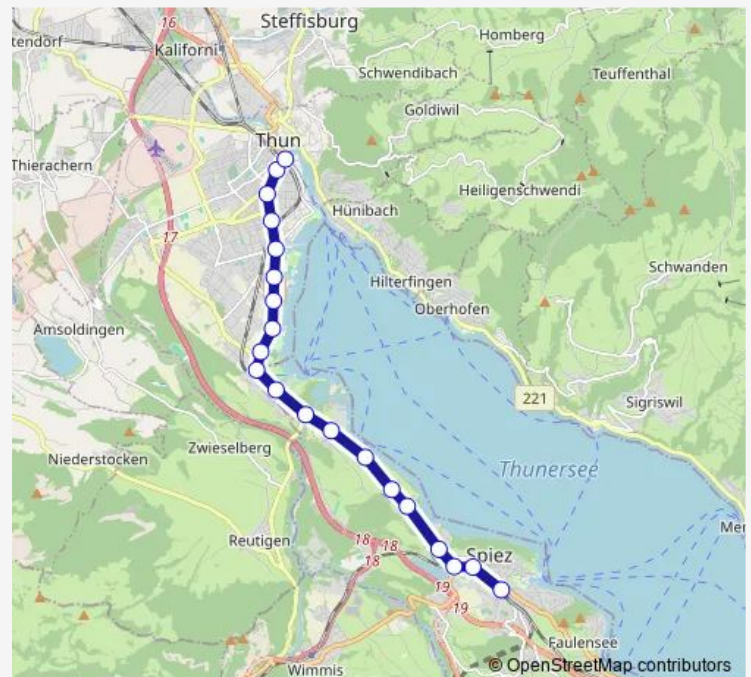

Gwatt, Camping

Thun, Seeblick

Thun, Pfaffenbühl

Thun, Strandbad

Thun, Dürrenast

Thun, Hohmad

Thun, Klosestrasse

Thun, Bahnhof

### Route schedule

Spiez, Bahnhof — Thun, Bahnhof

Monday	—
Tuesday	—
Wednesday	25:10 <sup>+1</sup>
Thursday	25:10 <sup>+1</sup>
Friday	25:10 <sup>+1</sup>
Saturday	25:10 <sup>+1</sup>
Sunday	25:10 <sup>+1</sup>

### Route info

Direction: Spiez, Bahnhof

Stops: 20

Trip Duration: 0 hour 21 min

■ B — M40

BusMaps

B Bus time schedules and route maps are available in an offline PDF at [busmaps.com](https://busmaps.com). Use the [busmaps.com](https://busmaps.com) website to see live bus times, train schedule or subway schedule, and step-by-step directions for all public transit in Thun