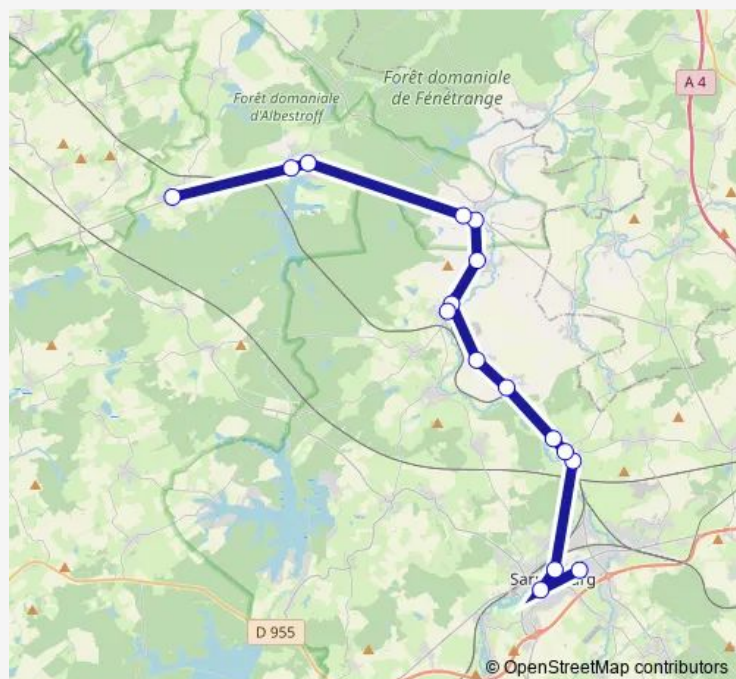

### Route schedule

Sarrebourg LP Messmer — Loudrefing

Monday 17:05

Tuesday 17:05

Wednesday —

Thursday 17:05

Friday 17:05

Saturday —

### Route info

Direction: Sarrebourg LP Messmer

Stops: 16

Trip Duration: 0 hour 54 min

■ B — P835

**Direction**

Loudrefing — Sarrebourg Place Mathey

16 stops