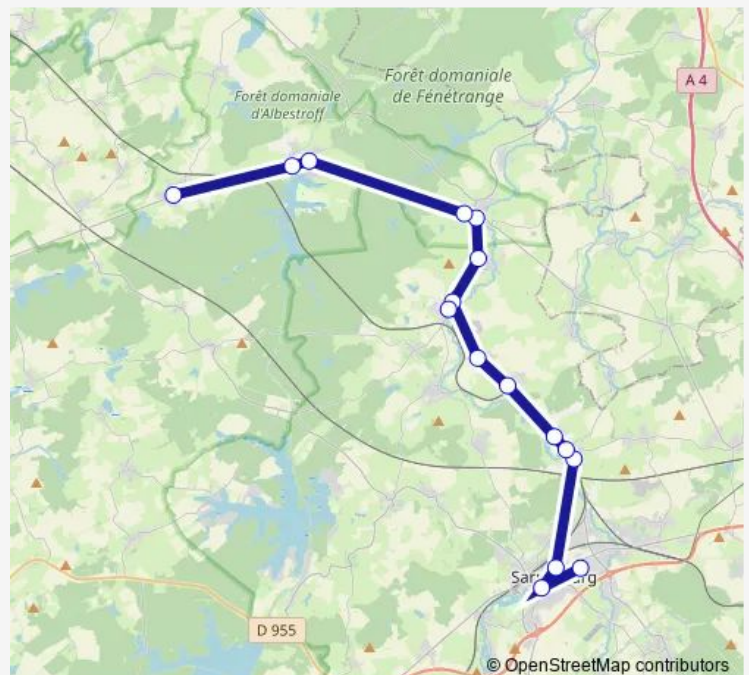

Fénétrange Carrefour Étang

Mittersheim

Mittersheim l'Escale

Loudrefing

### Route schedule

Sarrebourg LP Messmer — Loudrefing

Monday 17:05

Tuesday 17:05

Wednesday —

Thursday 17:05

Friday 17:05

Saturday —

### Route info

Direction: Sarrebourg LP Messmer

Stops: 16

Trip Duration: 0 hour 54 min

■ B — P835