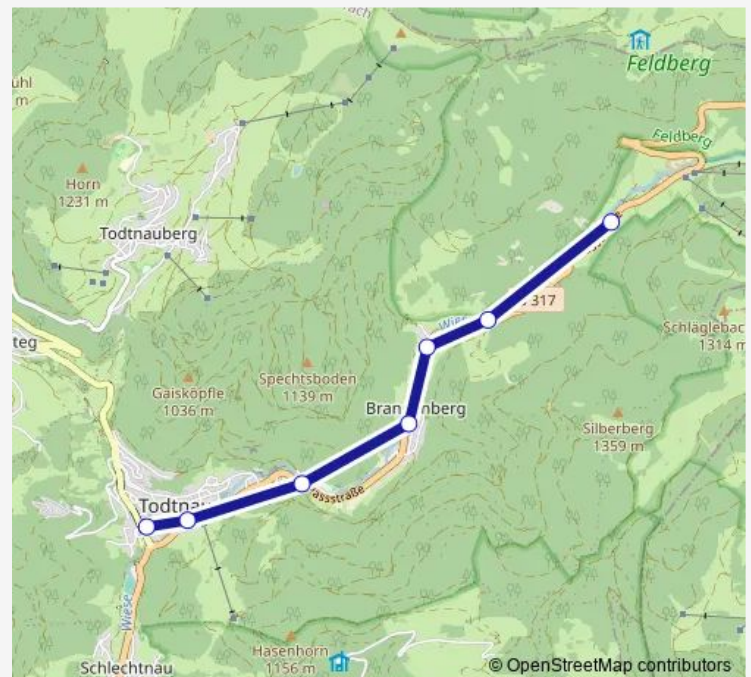

Direction

Todtnau, Busbahnhof — Fahl, Lawine

7 stops

[Open route schedule](#)

Todtnau, Busbahnhof

Todtnau, Schönauerstrasse

Todtnau, Poche

Brandenberg (D), Siedlung

Brandenberg (D), Hirschen

Brandenberg (D), Wiesenstrasse

Fahl, Lawine

Route schedule

Todtnau, Busbahnhof — Fahl, Lawine

Monday 06:30

Tuesday 06:30

Wednesday 06:30

Thursday 06:30

Friday 06:30

Saturday —

Sunday —

Route info

Direction: Todtnau, Busbahnhof

Stops: 7

Trip Duration: 0 hour 7 min