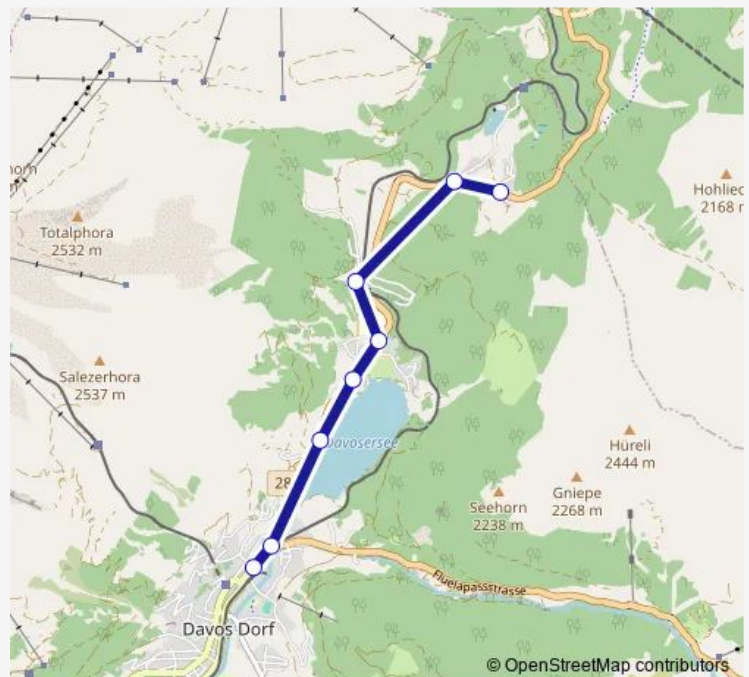

### Route info

Direction:

Stops: 0

Trip Duration: — min

■ B — WEF-Rot

**Direction**

undefined — undefined

0 stops

## Route info

Direction:

Stops: 0

Trip Duration: — min

## Route schedule

Davos Laret, Landhaus — Davos Dorf, Bahnhof

Monday 07:05-19:00

Tuesday 07:05-19:00

Wednesday 07:05-19:00

Thursday 07:05-19:00

Friday 07:05-19:00

Saturday —

## Route info

Direction: Davos Laret, Landhaus

Stops: 8

Trip Duration: 0 hour 11 min

B Bus time schedules and route maps are available in an offline PDF at [busmaps.com](https://busmaps.com). Use the [busmaps.com](https://busmaps.com) website to see live bus times, train schedule or subway schedule, and step-by-step directions for all public transit in Chur