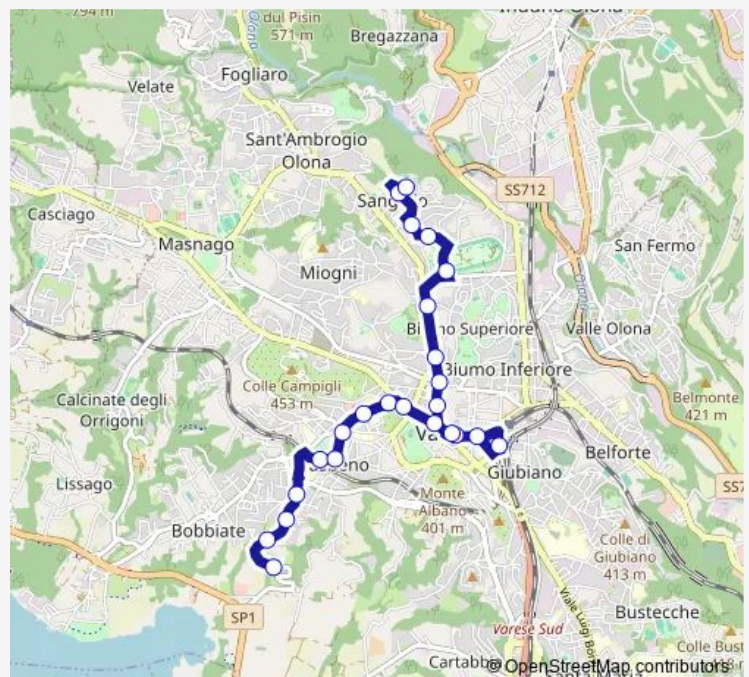

Varese, Aguggiari 20/Bertini

Varese, Aguggiari fr. Veronese

Varese, Albani,Ippodromo

Varese, Appiani 18

Route schedule

Varese, Corridoni,piazzale capolinea — Varese, Borromi-
ni/Sangallo

Monday 06:40-20:05

Tuesday 06:40-20:05

Wednesday 06:40-20:05

Thursday 06:40-20:05

Friday 06:40-20:05

Saturday 06:40-20:05

Sunday —

Route info

Direction: Varese, Corridoni,piazzale capolinea

Stops: 24

Trip Duration: 0 hour 25 min

■ B — Corridoni-Sangallo

Varese, Cimabue fr. 39

Varese, Borromini/Bernini

Varese, Borromini/Sangallo

Direction

Varese, Borromini/Sangallo — Varese, Corridoni, piazzale capolinea

25 stops

[Open route schedule](#)

Varese, Borromini/Sangallo

Varese, Sangallo fr. Bernini

Varese, Bernini 67/Ronchetto Fe'

Varese, Cimabue fr. Giambellino

Varese, Appiani fr. 18

Varese, Martiri della Liberta'/Albani