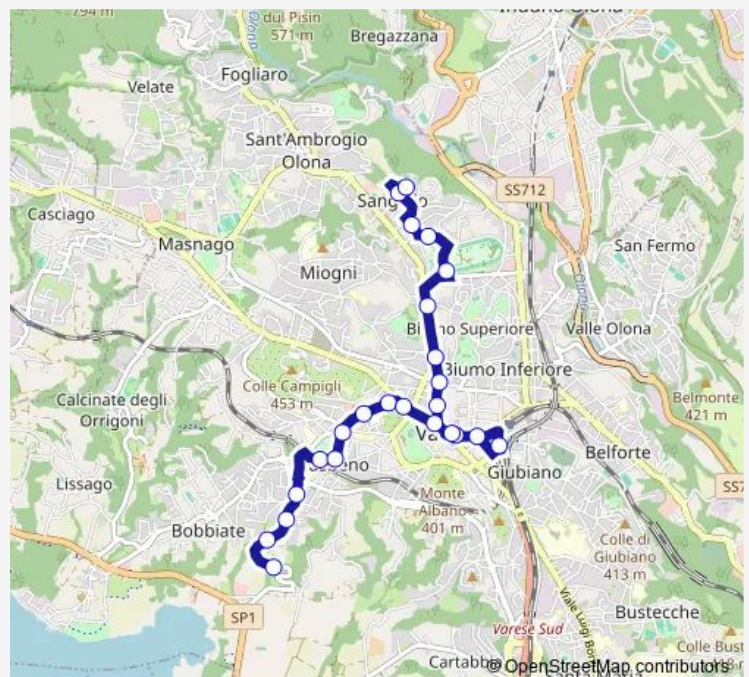

Varese, Aguggiari 20/Bertini

Varese, Aguggiari fr. Veronese

Varese, Albani,Ippodromo

Varese, Appiani 18

Route schedule

Varese, Corridoni,piazzale capolinea — Varese, Borromi-
ni/Sangallo

Monday 06:40-20:05

Tuesday 06:40-20:05

Wednesday 06:40-20:05

Thursday 06:40-20:05

Friday 06:40-20:05

Saturday 06:40-20:05

Sunday —

Route info

Direction: Varese, Corridoni,piazzale capolinea

Stops: 24

Trip Duration: 0 hour 25 min

■ B — Corridoni-Sangallo

Varese, Cimabue fr. 39

Varese, Borromini/Bernini

Varese, Borromini/Sangallo

Direction

Varese, Borromini/Sangallo — Varese, Corridoni, piazzale capolinea

25 stops

[Open route schedule](#)

Varese, Borromini/Sangallo

Varese, Sangallo fr. Bernini

Varese, Bernini 67/Ronchetto Fe'

Varese, Cimabue fr. Giambellino

Varese, Appiani fr. 18

Varese, Martiri della Liberta'/Albani