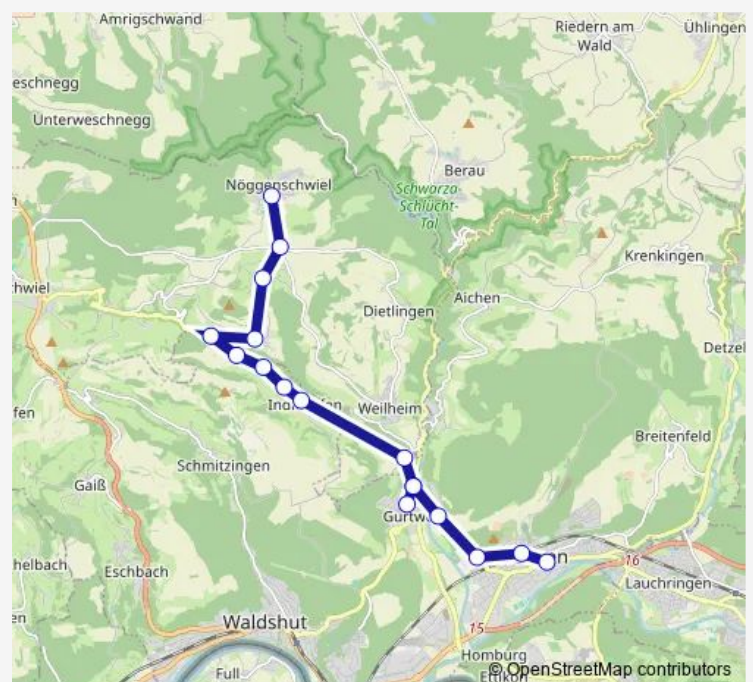

Weilheim (WT), Abzw. Rohr

Aispel, Rohrmühlenweg

Aispel, Aispel

Indlekofen, Feuerwehrhaus

Indlekofen, Sonne

Bürglen (Waldshut)

Gurtweil, Bad Bruckhaus

Gurtweil, Halle

Tuesday 16:20

Wednesday 16:20

Thursday 16:20

Friday 16:20

Saturday —

Sunday —

Route info

Direction: Nöggenschwiel,Josef-Raff-Platz

Stops: 17

Trip Duration: 0 hour 25 min

B Bus time schedules and route maps are available in an offline PDF at busmaps.com. Use the busmaps.com website to see live bus times, train schedule or subway schedule, and step-by-step directions for all public transit in Waldshut-Tiengen