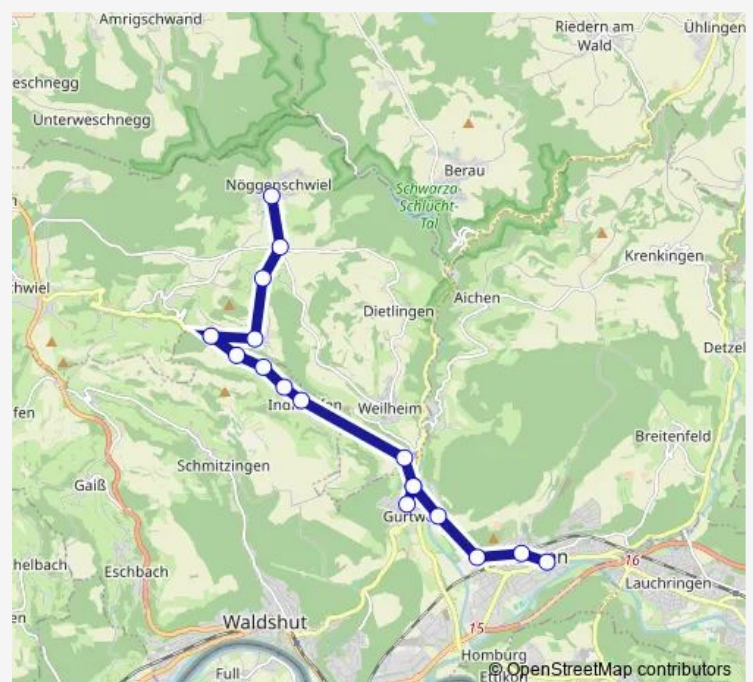

Weilheim (WT), Abzw. Rohr

Aispel, Rohrmühlenweg

Aispel, Aispel

Indlekofen, Feuerwehrhaus

Indlekofen, Sonne

Bürglen (Waldshut)

Gurtweil, Bad Bruckhaus

Gurtweil, Halle

Tuesday 16:20

Wednesday 16:20

Thursday 16:20

Friday 16:20

Saturday —

Sunday —

Route info

Direction: Nöggenschwiel,Josef-Raff-Platz

Stops: 17

Trip Duration: 0 hour 25 min

B Bus time schedules and route maps are available in an offline PDF at busmaps.com. Use the busmaps.com website to see live bus times, train schedule or subway schedule, and step-by-step directions for all public transit in Waldshut-Tiengen