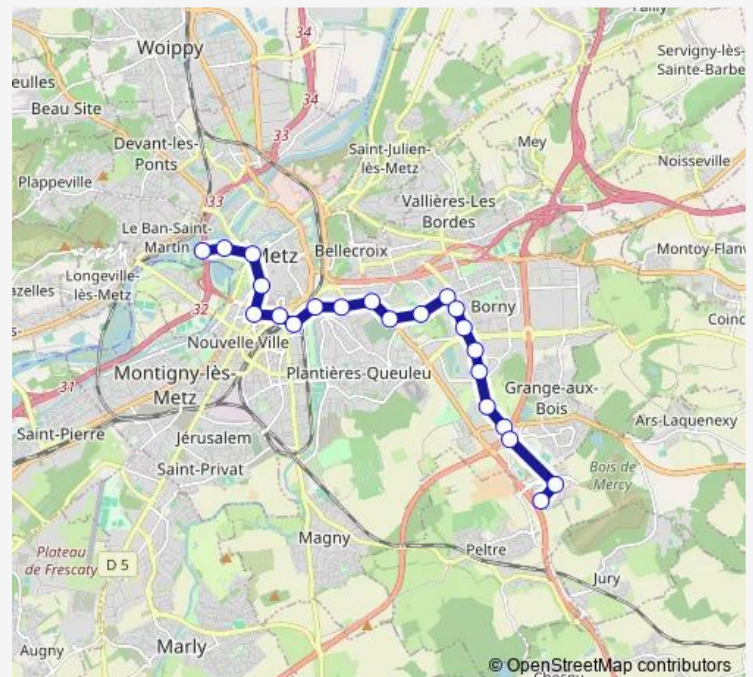

Republique

Saulcy

Cite U

Route schedule

Maternite — Cite U

| | |
|-----------|---------------------------|
| Monday | 05:29-00:18 ⁺¹ |
| Tuesday | 05:29-00:18 ⁺¹ |
| Wednesday | 05:29-00:18 ⁺¹ |
| Thursday | 05:29-00:18 ⁺¹ |
| Friday | 05:29-00:18 ⁺¹ |
| Saturday | 05:42-00:17 ⁺¹ |
| Sunday | 05:50-00:16 ⁺¹ |

Route info

Direction: Maternite

Stops: 21

Trip Duration: 0 hour 30 min

■ B — Mettis B

© OpenStreetMap contributors
BusMaps

Direction

Cite U — Maternite

22 stops

[Open route schedule](#)

Cite U

Saulcy

Moyen Pont

Republique

ROI George

Gare

Route schedule

Cite U — Maternite

Monday 05:16-23:54

Tuesday 05:16-23:54

Wednesday 05:16-23:54

Thursday 05:16-23:54

Friday 05:16-23:54

Saturday 05:17-23:54