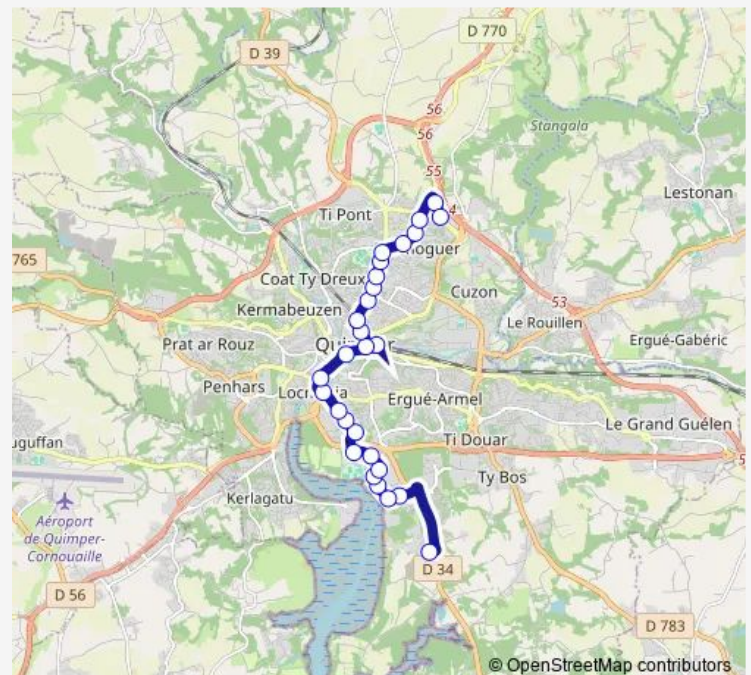

Thursday 06:34-19:45

Friday 06:34-19:45

Saturday 06:56-19:45

Sunday —

Route info

Direction: Gourvily

Stops: 28

Trip Duration: 0 hour 35 min

■ B — Gourvily - Moulin des Landes

Président Sadate

G. La Galerie

Creac'h Gwen

Base de Loisirs

Piscine Aquarive

Université

Moulin des Landes

Direction

Moulin des Landes — Gourvily

28 stops

[Open route schedule](#)

Moulin des Landes

Université

Piscine Aquarive

Base de Loisirs

Stops: 28

Trip Duration: 0 hour 41 min

Bécharles

Rdpt de Gourvily

Gourvily

B Bus time schedules and route maps are available in an offline PDF at busmaps.com. Use the busmaps.com website to see live bus times, train schedule or subway schedule, and step-by-step directions for all public transit in Quimper