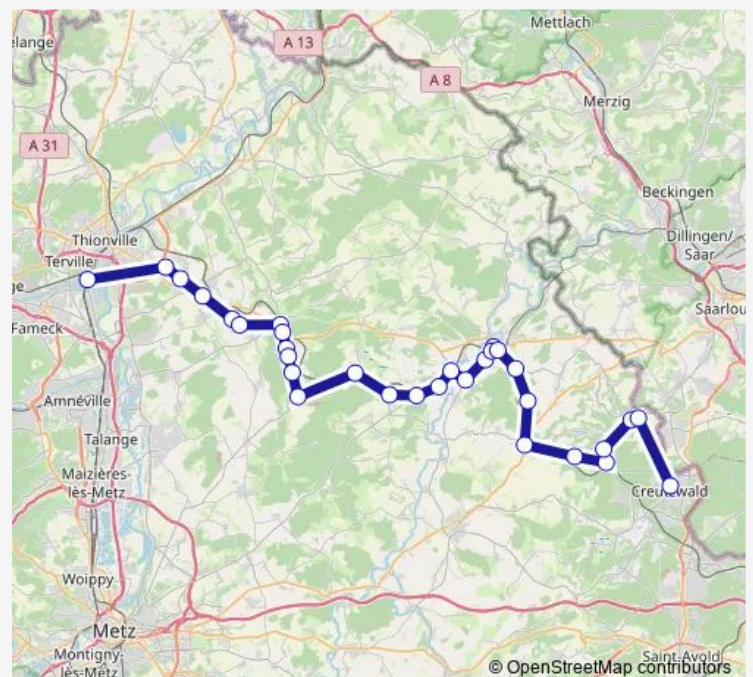

Thursday 16:40

Friday 16:40

Saturday —

Sunday —

Route info

Direction: Thionville

Stops: 31

Trip Duration: 1 hour 48 min

Falck Rue Principale

Merten République

Merten

Creutzwald gare Routière

Direction

Thionville — Creutzwald gare Routière

30 stops

[Open route schedule](#)