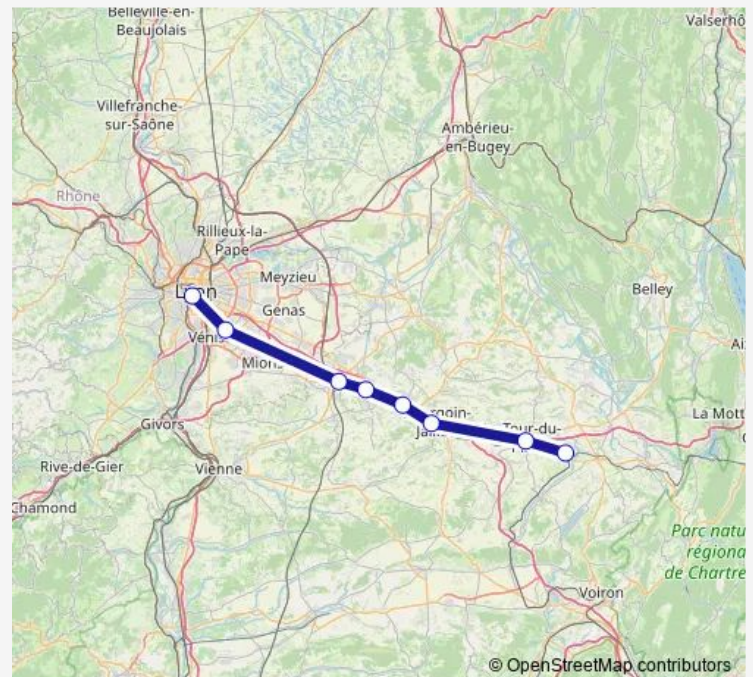

Bus B K6

[Go to website](#)

Direction

St-André-le-Gaz — Lyon-Perrache Gare Routière

8 stops

[Open route schedule](#)

St-André-le-Gaz

La Tour-du-Pin

Bourgoin-Jallieu

L'Isle-d'Abeau

La Verpillière

Saint-Quentin-Fallavier

Vénissieux

Lyon-Perrache Gare Routière

Route schedule

St-André-le-Gaz — Lyon-Perrache Gare Routière

Monday 03:50

Tuesday 03:50

Wednesday 03:50

Thursday 03:50

Friday 03:50

Saturday —

Sunday —

Route info

Direction: St-André-le-Gaz

Stops: 8

Trip Duration: 1 hour 50 min

■ B — K6

BusMaps

B Bus time schedules and route maps are available in an offline PDF at busmaps.com. Use the busmaps.com website to see live bus times, train schedule or subway schedule, and step-by-step directions for all public transit in Lyon