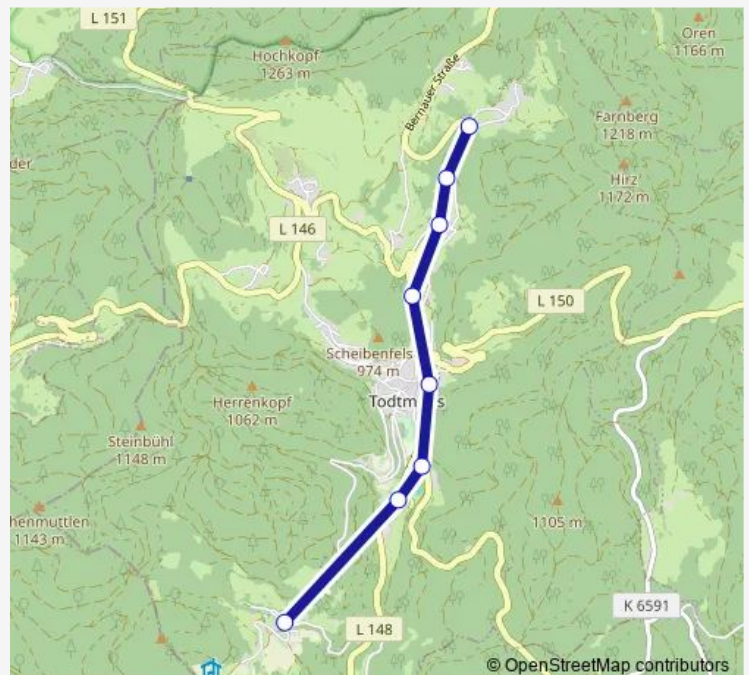

Direction

Todtmoos, Abzw. Rütte — Todtmoos, Schwarzenbach

8 stops

[Open route schedule](#)

Todtmoos, Abzw. Rütte

Todtmoos, Im Bühl

Todtmoos, Mattenhof

Todtmoos, Höfle

Todtmoos, Busbahnhof

Todtmoos, Schule

Todtmoos, Abzw. Wehrawald

Todtmoos, Schwarzenbach

Route schedule

Todtmoos, Abzw. Rütte — Todtmoos, Schwarzenbach

Monday 13:05

Tuesday 13:05

Wednesday 13:05

Thursday 13:05

Friday 13:05

Saturday —

Sunday —

Route info

Direction: Todtmoos, Abzw. Rütte

Stops: 8

Trip Duration: 0 hour 22 min