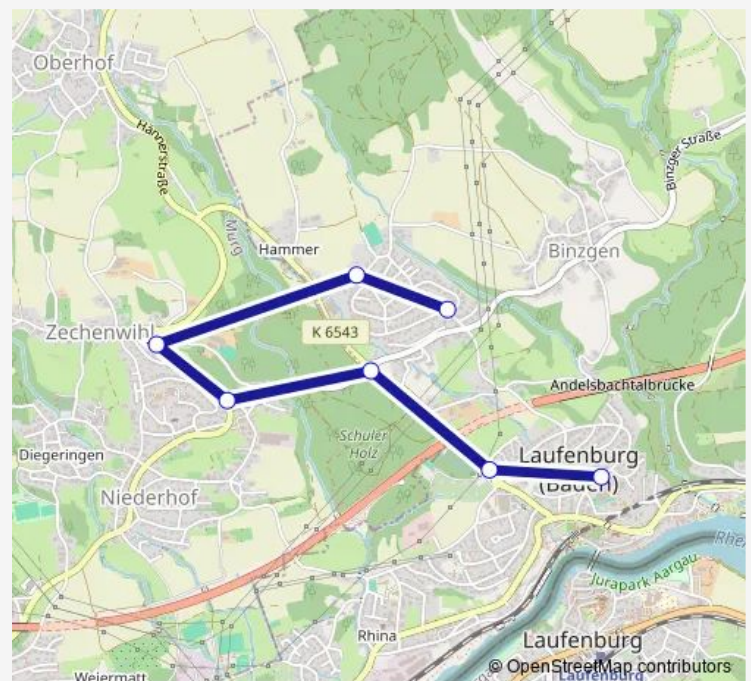

Direction

Binzgen, Hochrüttestrasse Süd — Laufenburg (D),Hans-Th.Schule

7 stops

[Open route schedule](#)

Binzgen, Hochrüttestrasse Süd

Binzgen, Fabrikstrasse

Niederhof, Zechenwihl

Niederhof, Abzw Binzgen

Binzgen, Kreisverkehr

Laufenburg (D), Waldfriedhof

Laufenburg (D),Hans-Th.Schule

Route schedule

Binzgen, Hochrüttestrasse Süd — Laufenburg (D),Hans-Th.Schule

Monday	07:07
Tuesday	07:07
Wednesday	07:07
Thursday	07:07
Friday	07:07
Saturday	—
Sunday	—

Route info

Direction: Binzgen, Hochrüttestrasse Süd

Stops: 7

Trip Duration: 0 hour 11 min

B Bus time schedules and route maps are available in an offline PDF at busmaps.com. Use the busmaps.com website to see live bus times, train schedule or subway schedule, and step-by-step directions for all public transit in Laufenburg

The schedule is provided in the local timezone. Times with "(+1)" indicate departures on the next day.

PDF file created on 2025-01-31

2024 BusMaps.com - All Rights Reserved