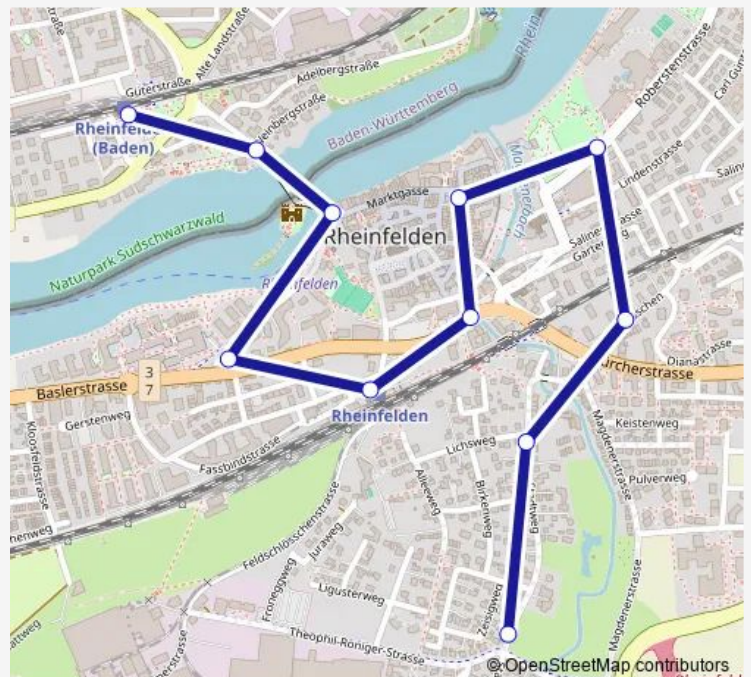

Rheinfelden, Bahnhof

Rheinfelden, Post

Rheinfelden, Albrechtsplatz

Rheinfelden, Stadtpark

Rheinfelden, Rosengässchen

Rheinfelden, Lichsweg

Rheinfelden, Hps

Route schedule

Rheinfelden (D), Busbahnhof — Rheinfelden, Hps

Monday	—
Tuesday	—
Wednesday	—
Thursday	06:15-08:15
Friday	06:15-08:15
Saturday	06:15-08:15
Sunday	—

Route info

Direction: Rheinfelden (D), Busbahnhof

Stops: 11

Trip Duration: 0 hour 16 min

Direction

Rheinfelden, Hps — Rheinfelden (D), Busbahnhof

8 stops

[Open route schedule](#)

Rheinfelden, Hps

Rheinfelden, Sonnenbergstrasse

Rheinfelden, Post

Route info

Direction: Rheinfelden, Hps

Stops: 8

Trip Duration: 0 hour 13 min

Direction

Rheinfelden, Hps — Rheinfelden (D), Busbahnhof

8 stops

[Open route schedule](#)