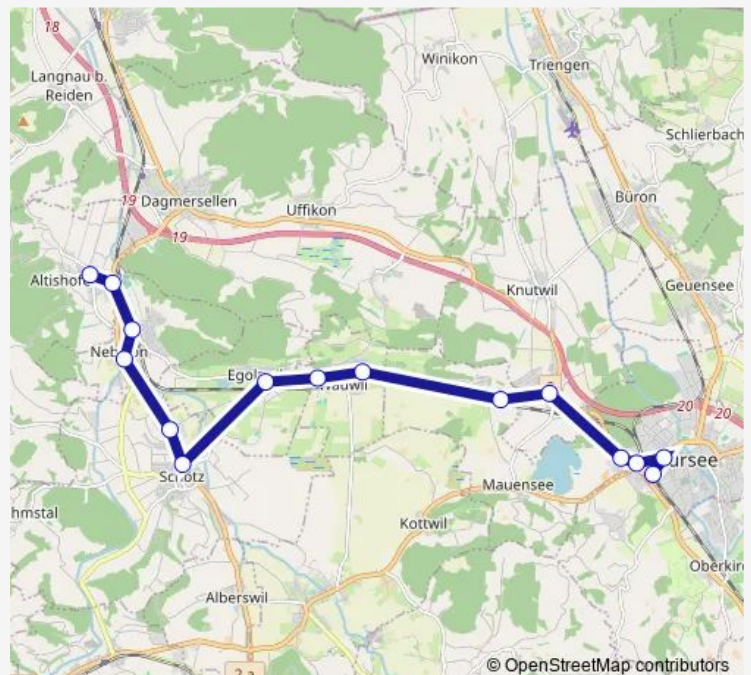

Nebikon, Bahnhof

Altishofen, Kreisel

Altishofen, Unterdorf

### Route schedule

Sursee, Bahnhof — Altishofen, Unterdorf

Monday	26:00 <sup>+1</sup>
Tuesday	26:00 <sup>+1</sup>
Wednesday	—
Thursday	26:00 <sup>+1</sup>
Friday	26:00 <sup>+1</sup>
Saturday	26:00 <sup>+1</sup>
Sunday	—

### Route info

Direction: Sursee, Bahnhof

Stops: 15

Trip Duration: 0 hour 25 min

■ B — N80

## Route info

Direction: Sursee, Bahnhof

Stops: 15

Trip Duration: 0 hour 25 min