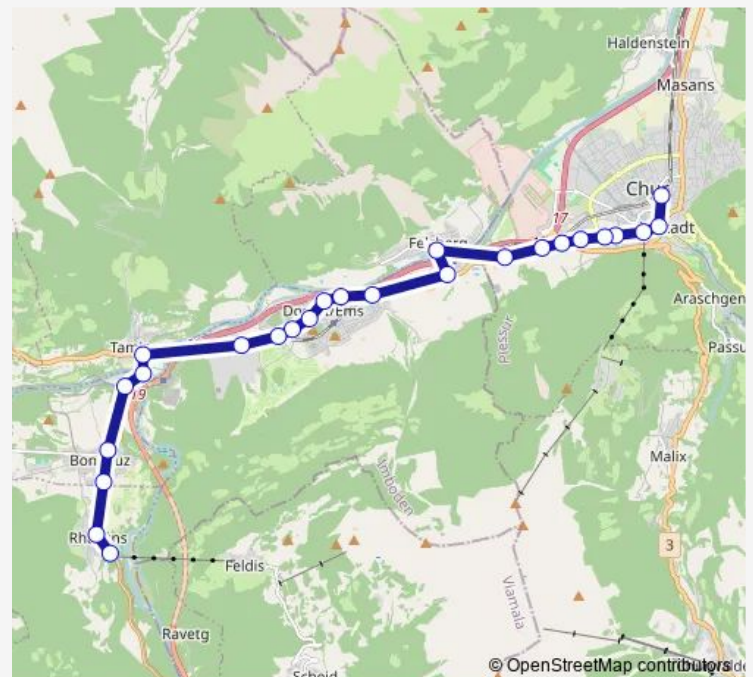

Tamins, Unterdorf

Reichenau-Tamins, Adler

Bonaduz, Isla

Route schedule

Chur, Bahnhofplatz — Rhäzüns, Luftseilbahn Lrf

Monday	24:55 ⁺¹
Tuesday	24:55 ⁺¹
Wednesday	24:55 ⁺¹
Thursday	24:55 ⁺¹
Friday	24:55 ⁺¹
Saturday	—
Sunday	24:55 ⁺¹

Route info

Direction: Chur, Bahnhofplatz

Stops: 25

Trip Duration: 0 hour 23 min

■ B — N1

BusMaps

Bonaduz, alte Post

Bonaduz, Crusch