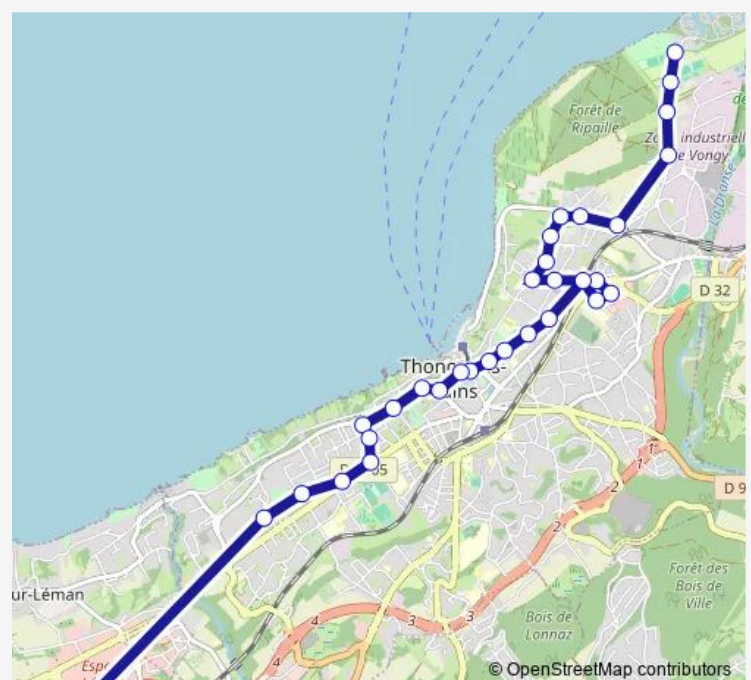

### Route schedule

Thonon-les-Bains, St Disdille — Anthy/Léman, Ctre.Comm.Margen.

Monday	07:07
Tuesday	07:07
Wednesday	07:07
Thursday	07:07
Friday	07:07
Saturday	—
Sunday	—

### Route info

Direction: Thonon-les-Bains, St Disdille

Stops: 31

Trip Duration: 0 hour 43 min

■ B — C

Thonon-les-Bains, s.Prefecture

Thonon-les-Bains, Jean Moulin

Thonon-les-Bains, Corniche