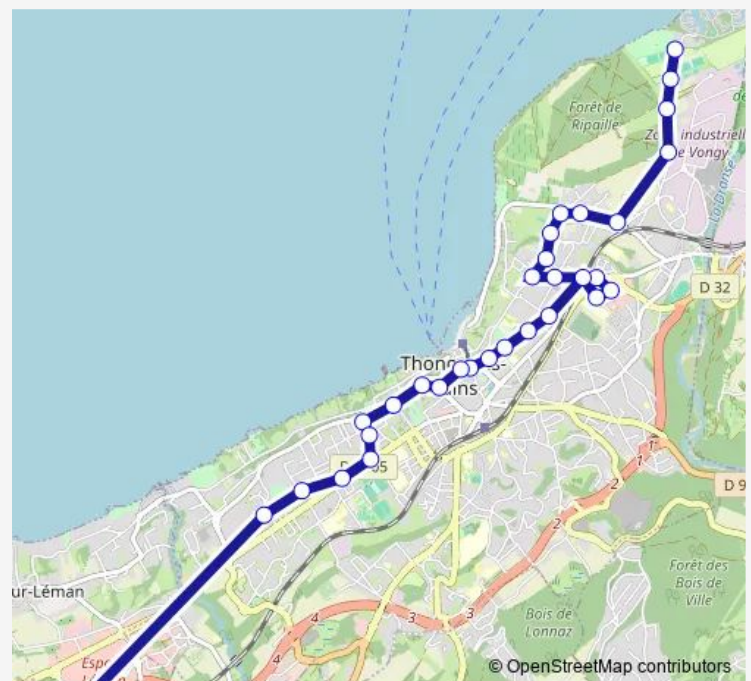

Direction

Thonon-les-Bains, St Disdille — Anthy/Léman, Ctre.Comm.Margen.

31 stops

[Open route schedule](#)

Thonon-les-Bains, St Disdille

Thonon-les-Bains, Champerges

Thonon-les-Bains, Serres Mun.

Thonon-les-Bains, Chemin Foret

Thonon-les-Bains, Hotel De Vil

Route schedule

Thonon-les-Bains, St Disdille — Anthy/Léman, Ctre.Comm.Margen.

Monday	07:07
Tuesday	07:07
Wednesday	07:07
Thursday	07:07
Friday	07:07
Saturday	—
Sunday	—

Route info

Direction: Thonon-les-Bains, St Disdille

Stops: 31

Trip Duration: 0 hour 43 min

■ B — C

Thonon-les-Bains, s.Prefecture

Thonon-les-Bains, Jean Moulin

Thonon-les-Bains, Corniche

Thonon-les-Bains, Bel Air