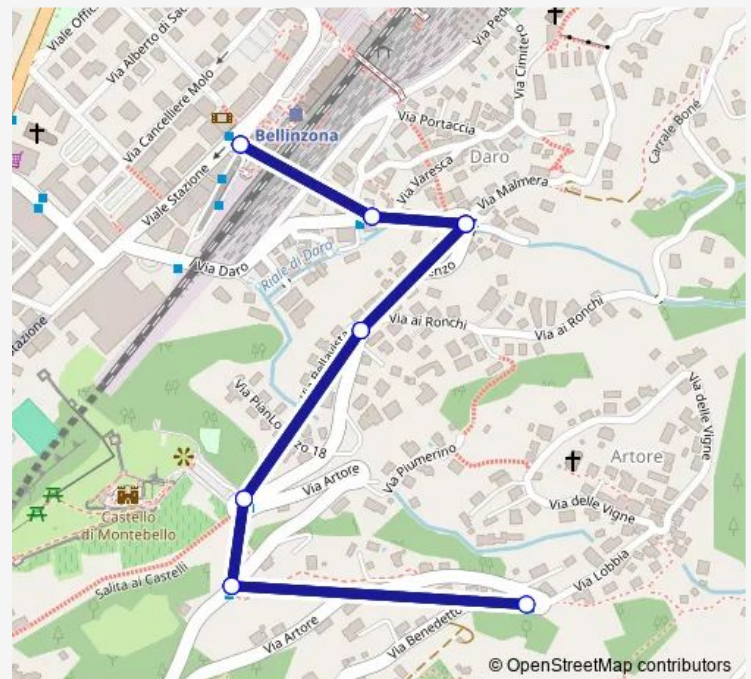

Bus B N4

[Go to website](#)

Direction

Bellinzona, Stazione — Bellinzona, Stazione

13 stops

[Open route schedule](#)

Bellinzona, Stazione

Daro, Scuole

Daro, Via Malmera

Daro, Pian Lorenzo

Bellinzona, Cast. Montebello

Daro, Pichitt

Artore, Paese

Daro, Pichitt

Bellinzona, Cast. Montebello

Daro, Pian Lorenzo

Daro, Via Malmera

Daro, Scuole

Bellinzona, Stazione

Route schedule

Bellinzona, Stazione — Bellinzona, Stazione

Monday	—
Tuesday	—
Wednesday	—
Thursday	—
Friday	25:00 ⁺¹
Saturday	25:00 ⁺¹
Sunday	—

Route info

Direction: Bellinzona, Stazione

Stops: 13

Trip Duration: 0 hour 14 min

■ B — N4

BusMaps

B Bus time schedules and route maps are available in an offline PDF at busmaps.com. Use the busmaps.com website to see live bus times, train schedule or subway schedule, and step-by-step directions for all public transit in Bellinzona