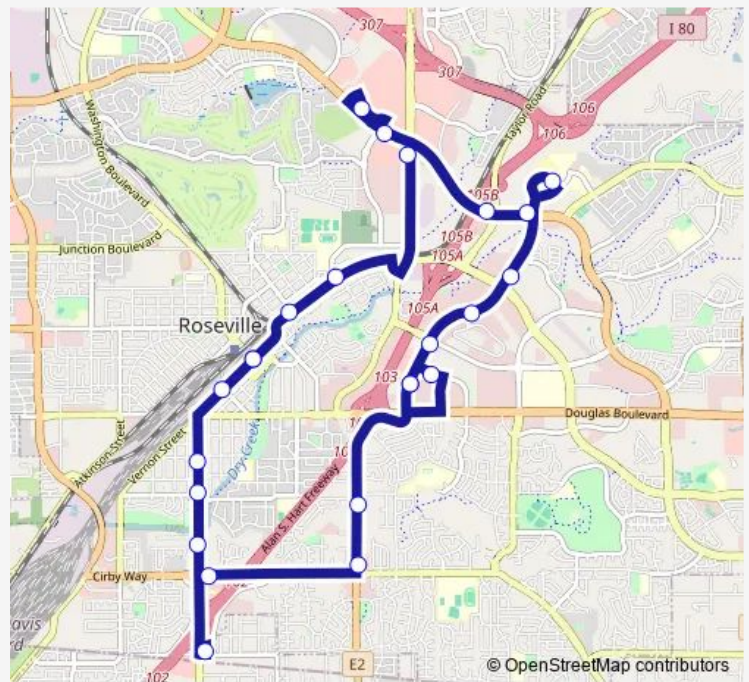

Bus B Route B

[Go to website](#)

Direction
 Vernon ST & Grant ST (Sb) — Vernon ST & Grant ST (Sb)
 24 stops
[Open route schedule](#)

- Vernon ST & Grant ST (Sb)
- Vernon ST & Judah ST (Sb)
- Riverside AVE & Fourth ST (Sb)
- Riverside AVE & Sixth ST (Sb)
- Riverside AVE & Kenroy LN (Sb)
- Louis LN & Whyte AVE (Sb)
- Cirby WY & Riverside AVE (Eb)
- Sunrise AVE & Cirby WY (Nb)
- Sunrise AVE & Coloma WY (Nb)
- N Sunrise AVE & Douglas Blvd (Nb)
- Sierra Gardens DR & N Sunrise AVE (Eb)
- N Sunrise AVE & Douglas Blvd (Nb)
- N Sunrise AVE & Lead Hill Blvd (Nb)
- N Sunrise AVE & Automall DR (Nb)
- N Sunrise AVE & Eureka RD (Nb)
- N Sunrise AVE & E Roseville Pkwy (Nb)
- E Roseville Pkwy & N Sunrise AVE (Wb)
- Roseville Pkwy & Taylor RD (Wb)
- Galleria CIR & West DR (Eb)
- Roseville Pkwy & Reserve DR (Eb)
- Galleria BL & Roseville PW (Sb)

Route schedule

Vernon ST & Grant ST (Sb) — Vernon ST & Grant ST (Sb)

Monday	06:10-21:33
Tuesday	06:10-21:33
Wednesday	06:10-21:33
Thursday	06:10-21:33
Friday	06:10-21:33
Saturday	08:07-16:40
Sunday	—

Route info

Direction: Vernon ST & Grant ST (Sb)

Stops: 24

Trip Duration: 1 hour 0 min

■ B — Route B

Atlantic ST & Center ST (Sb)

Atlantic ST & Yosemite ST (Sb)

Vernon ST & Grant ST (Sb)

B Bus time schedules and route maps are available in an offline PDF at busmaps.com. Use the busmaps.com website to see live bus times, train schedule or subway schedule, and step-by-step directions for all public transit in Roseville

The schedule is provided in the local timezone. Times with "(+1)" indicate departures on the next day.

PDF file created on 2025-01-16

2024 BusMaps.com - All Rights Reserved