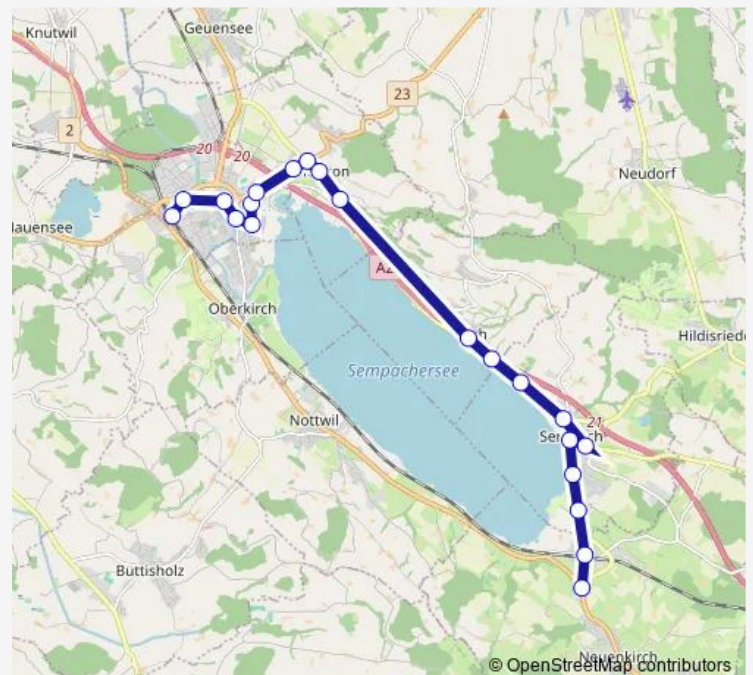

Eich, Seematt

Sempach Stadt, Seemätteli

Sempach Stadt, Meierhöfli

Sempach Stadt, Hültschern

Sempach Stadt, Luzernertor

Sempach Stadt, Vogelwarte

Sempach Stadt, Seesatz

Sempach Station

### Route schedule

Sursee, Bahnhof — Neuenkirch, Lippenrüti

Monday —

Tuesday 03:11

Wednesday 03:11

Thursday —

Friday 03:11

Saturday 03:11

### Route info

Direction: Sursee, Bahnhof

Stops: 21

Trip Duration: 0 hour 29 min

■ B — N84