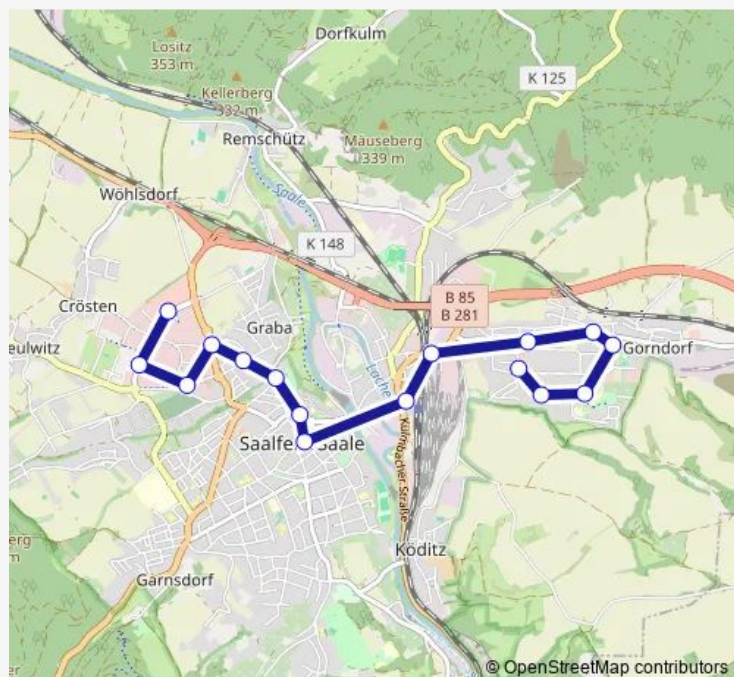

Pößneck E. Thälmann Str.

Pößneck Viehmarkt

Pößneck Bhf. Hst. 7

Route schedule

Pößneck Bhf. Hst. 8 — Pößneck Bhf. Hst. 7

Monday 05:25-15:10

Tuesday 05:25-14:00

Wednesday —

Thursday 05:25-14:00

Friday 05:25-15:10

Saturday 08:40

Sunday 09:23-15:10

Route info

Direction: Pößneck Bhf. Hst. 8

Stops: 15

Trip Duration: 0 hour 17 min

Direction

Gorndorf Rathenaustr. — Saalfeld Gewerbegebiet

16 stops

[Open route schedule](#)

Gorndorf Rathenaustr.

Gorndorf Lendenstr.1

Gorndorf Lendenstr.2

Gorndorf A.-Schweitzer-Str.III

Thursday 05:42-14:17

Friday 05:42-15:27

Saturday 08:57

Sunday 09:40-15:27

Route info

Direction: Pößneck Bhf. Hst. 7

Stops: 21

Trip Duration: 0 hour 25 min