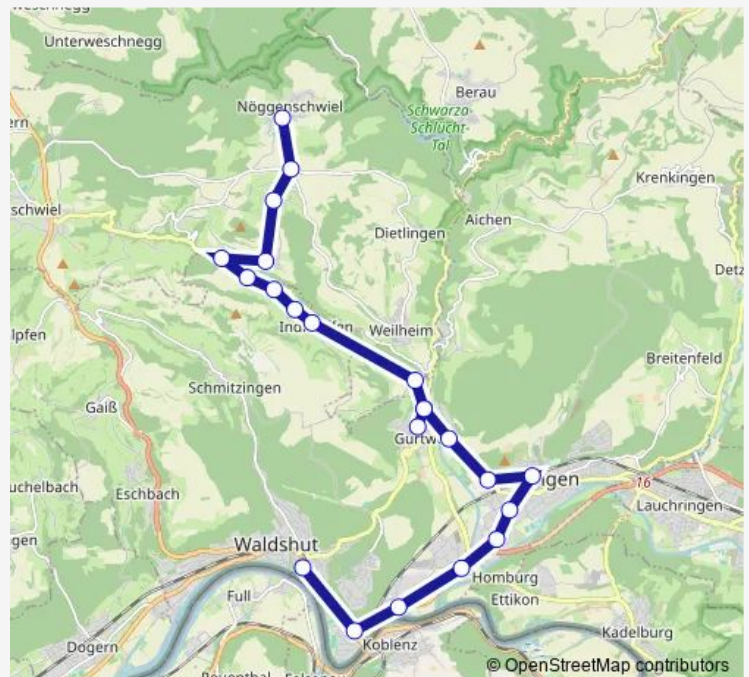

Weilheim (WT), Abzw. Rohr

Aispel, Rohrmühlenweg

Aispel, Aispel

Indlekofen, Feuerwehrhaus

Indlekofen, Sonne

Bürglen (Waldshut)

Gurtweil, Bad Bruckhaus

Gurtweil, Halle

Waldshut, Schmittenau

Route schedule

Nöggenschwiel,Josef-Raff-Platz — Waldshut, Busbahnhof

Monday 18:20

Tuesday 18:20

Wednesday 18:20

Thursday 18:20

Friday 18:20

Saturday —

Sunday —

Route info

Direction: Nöggenschwiel,Josef-Raff-Platz

Stops: 22

Trip Duration: 0 hour 35 min

B — B 7341

B Bus time schedules and route maps are available in an offline PDF at busmaps.com. Use the busmaps.com website to see live bus times, train schedule or subway schedule, and step-by-step directions for all public transit in Waldshut-Tiengen