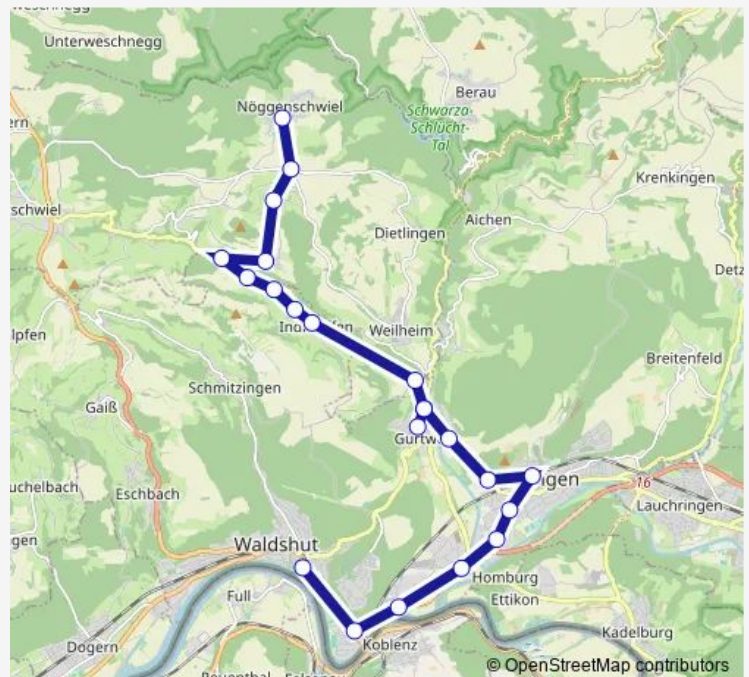

Weilheim (WT), Abzw. Rohr

Aispel, Rohrmühlenweg

Aispel, Aispel

Indlekofen, Feuerwehrhaus

Indlekofen, Sonne

Bürglen (Waldshut)

Gurtweil, Bad Bruckhaus

Gurtweil, Halle

Waldshut, Schmittenau

Route schedule

Nöggenschwiel,Josef-Raff-Platz — Waldshut, Busbahnhof

Monday 18:20

Tuesday 18:20

Wednesday 18:20

Thursday 18:20

Friday 18:20

Saturday —

Sunday —

Route info

Direction: Nöggenschwiel,Josef-Raff-Platz

Stops: 22

Trip Duration: 0 hour 35 min

B — B 7341

B Bus time schedules and route maps are available in an offline PDF at busmaps.com. Use the busmaps.com website to see live bus times, train schedule or subway schedule, and step-by-step directions for all public transit in Waldshut-Tiengen