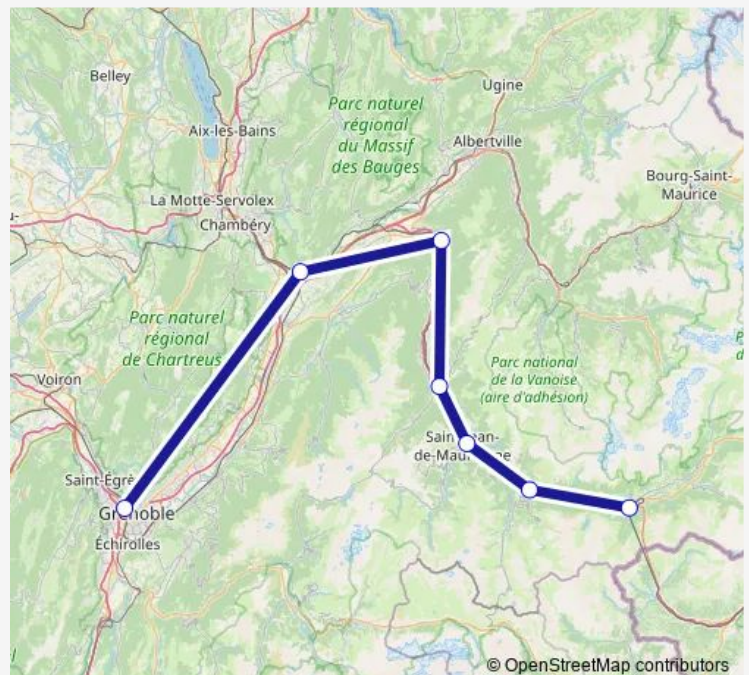

### Direction

Grenoble-Gare-Routière — Modane

7 stops

[Open route schedule](#)

Grenoble-Gare-Routière

Montmélian

Aiguebelle

Saint-Avre-la-Chambre

Saint-Jean-de-Maurienne-Arvan

Saint-Michel-Valloire

Modane

### Route schedule

Grenoble-Gare-Routière — Modane

Monday —

Tuesday —

Wednesday —

Thursday —

Friday —

Saturday —

### Route info

Direction: Grenoble-Gare-Routière

Stops: 7

Trip Duration: 2 hour 15 min

■ B — E08

B Bus time schedules and route maps are available in an offline PDF at [busmaps.com](https://busmaps.com). Use the [busmaps.com](https://busmaps.com) website to see live bus times, train schedule or subway schedule, and step-by-step directions for all public transit in Saint-Jean-de-Maurienne