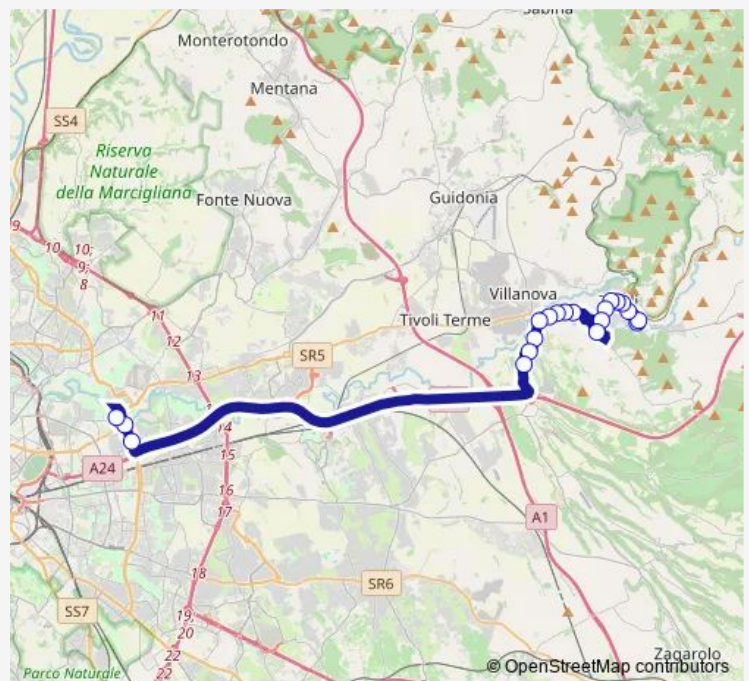

Tivoli | Via Tiburtina Via Adriano # f11899

Tivoli | Via Tiburtina Via Serena # f11900

Tivoli | Via Maremmana (Ponte Lucano) # f12153

Tivoli | Via Maremmana Str. Roccabruna # f12154

Tivoli | Via Maremmana (Villaggio Adriano) # f12155

Tivoli | Via Maremmana Via Sabina # f12156

Roma | Via Togliatti Via D'Onofrio # f9018

Roma | Via Togliatti Via Alberini # f9020

Roma | Ponte Mammolo (Metro B) # f9021

Route schedule

Tivoli | Largo Saragat Ist. L.Spallanzani # f11701 — Roma | Ponte Mammolo (Metro B) # f9021

Monday	05:30-19:45
Tuesday	05:30-19:45
Wednesday	05:30-19:45
Thursday	05:30-19:45
Friday	05:30-19:45
Saturday	06:00-13:00
Sunday	—

Route info

Direction: Tivoli | Largo Saragat Ist. L.Spallanzani # f11701

Stops: 20

Trip Duration: 0 hour 55 min

Tivoli - Roma Ponte Mammolo # Pi6d

Bus time schedules and route maps are available in an offline PDF at busmaps.com. Use the busmaps.com website to see live bus times, train schedule or subway schedule, and step-by-step directions for all public transit in Tivoli