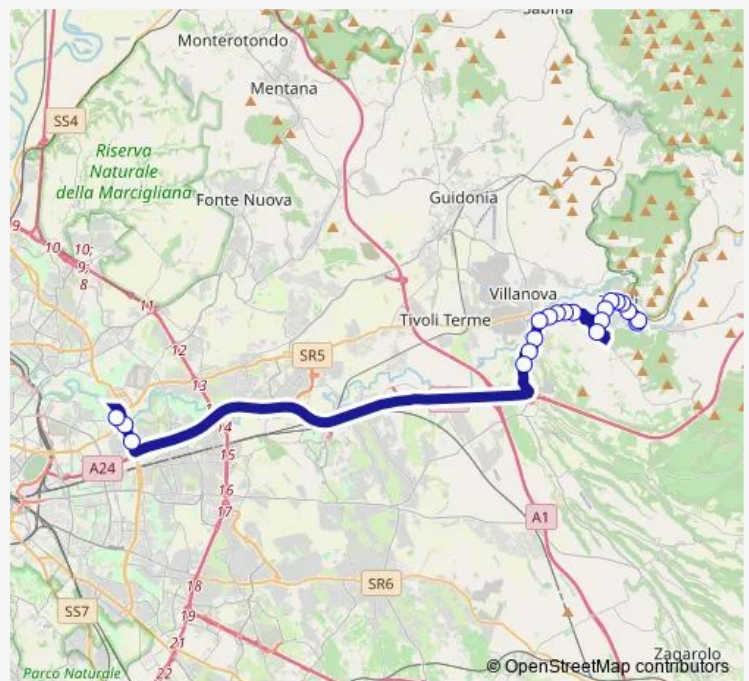

Tivoli | Via Tiburtina Via Serena # f11900

Tivoli | Via Maremmana (Ponte Lucano) # f12153

Tivoli | Via Maremmana Str. Roccabruna # f12154

Tivoli | Via Maremmana (Villaggio Adriano) # f12155

Tivoli | Via Maremmana Via Sabina # f12156

ROMA | Via Togliatti Via D'Onofrio # f9018

ROMA | Via Togliatti Via Alberini # f9020

ROMA | Ponte Mammolo (Metro B) # f9021

**Route schedule**

Tivoli | Largo Saragat Ist. L.Spallanzani # f11701 — ROMA | Ponte Mammolo (Metro B) # f9021

Monday	05:30-19:45
Tuesday	05:30-19:45
Wednesday	05:30-19:45
Thursday	05:30-19:45
Friday	05:30-19:45
Saturday	06:00-13:00
Sunday	—

**Route info**

Direction: Tivoli | Largo Saragat Ist. L.Spallanzani # f11701

Stops: 20

Trip Duration: 1 hour 5 min

Tivoli - Roma Ponte Mammolo # Pi6d

Bus time schedules and route maps are available in an offline PDF at [busmaps.com](https://busmaps.com). Use the [busmaps.com](https://busmaps.com) website to see live bus times, train schedule or subway schedule, and step-by-step directions for all public transit in Tivoli