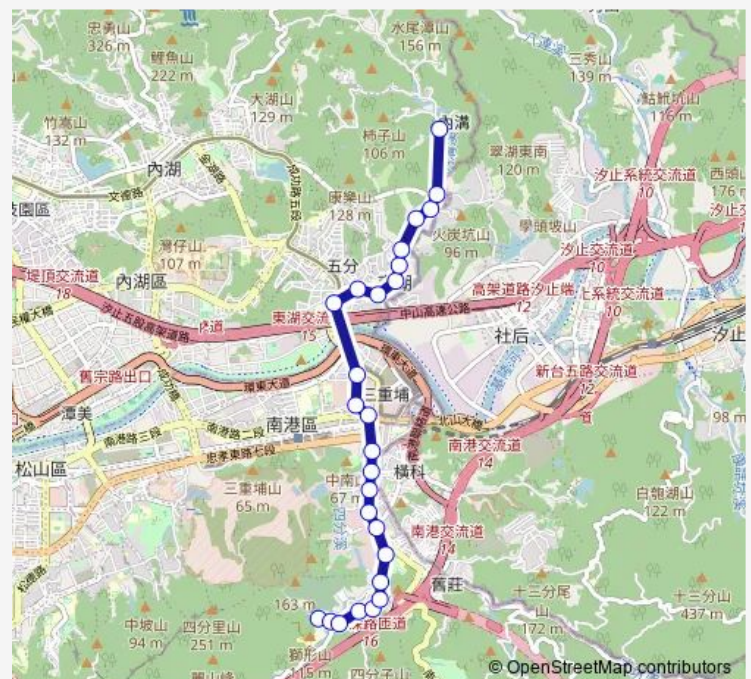

康樂街

Route schedule

中華科技大學(正門) — 奇頭

Monday 05:50-18:30

Tuesday 05:50-18:30

Wednesday 05:50-18:30

Thursday 05:50-18:30

Friday 05:50-18:30

Saturday 05:50-18:30

Sunday 05:50-18:30

Route info

Direction: 中華科技大學(正門)

Stops: 26

Trip Duration: 0 hour 37 min

■ 小1 — 中華科技大學-內溝

東湖國中

五分埤

康湖隧道口(白馬山莊)

南寮(忠三街口)

奇頭

小1 Bus time schedules and route maps are available in an offline PDF at busmaps.com. Use the busmaps.com website to see live bus times, train schedule or subway schedule, and step-by-step directions for all public transit in Taipei