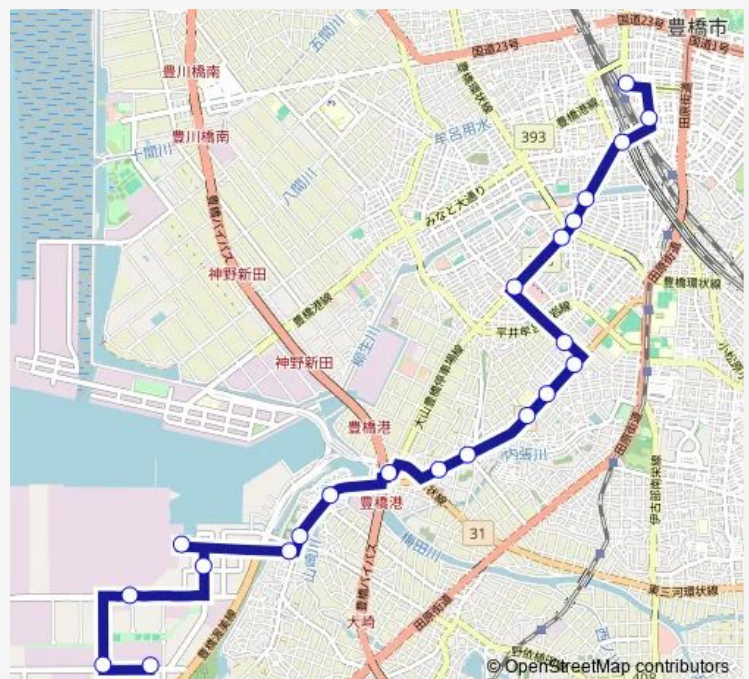

Route schedule

豊橋駅前 — デンソー前

Monday	07:45-19:45
Tuesday	07:45-19:45
Wednesday	07:45-19:45
Thursday	07:45-19:45
Friday	07:45-19:45
Saturday	07:25-19:45
Sunday	—

Route info

Direction: 豊橋駅前

Stops: 22

Trip Duration: 0 hour 38 min

■ 中浜大崎線 — 【中浜大崎線】豊橋駅前 1 → 藤沢町 → 中野町 → デンソー前

Direction

デンソー前 — 豊橋駅前

22 stops

[Open route schedule](#)

デンソー前

デンソー西

中部セキスイ前

Thursday 06:34-20:34

Friday 06:34-20:34

Saturday 06:34-20:34

Sunday —

Route info

Direction: デンソー前

Stops: 22

Trip Duration: 1 hour 7 min

Saturday 06:38

Sunday 06:38

Route info

Direction: 豊橋駅前

Stops: 21

Trip Duration: 0 hour 50 min

中浜大崎線 Bus time schedules and route maps are available in an offline PDF at busmaps.com. Use the busmaps.com website to see live bus times, train schedule or subway schedule, and step-by-step directions for all public transit in Toyohashi