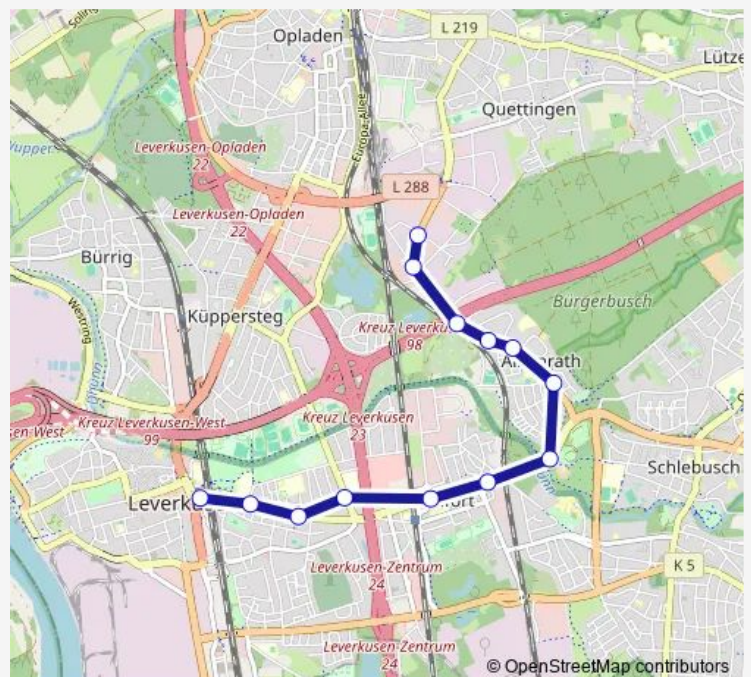

Leverkusen Alkenrath Geschwister-Scholl-Str.

Leverkusen Alkenrath Elisabeth-von-Thadden-Str.

Leverkusen Alkenrath Maria-Terwiel-Str.

Leverkusen Fixheide Borsigstr.

Leverkusen Fixheide Benzstr.

Route schedule

Wiesdorf Leverkusen Mitte Bf — Leverkusen Fixheide Benzstr.

Monday	13:11-00:01 ⁺¹
Tuesday	13:11-00:01 ⁺¹
Wednesday	13:11-00:01 ⁺¹
Thursday	13:11-00:01 ⁺¹
Friday	13:11-00:01 ⁺¹
Saturday	12:55-01:12 ⁺¹
Sunday	04:12-24:00

Route info

Direction: Wiesdorf Leverkusen Mitte Bf

Stops: 13

Trip Duration: 0 hour 13 min

Direction

Leverkusen Fixheide Benzstr. — Wiesdorf Leverkusen
Mitte Bf

13 stops

[Open route schedule](#)

Sunday 07:49-16:49

Route info

Direction: Leverkusen Fixheide Benzstr.

Stops: 13

Trip Duration: 0 hour 13 min

214 Tram time schedules and route maps are available in an offline PDF at [busmaps.com](#). Use the [busmaps.com](#) website to see live bus times, train schedule or subway schedule, and step-by-step directions for all public transit in Leverkusen