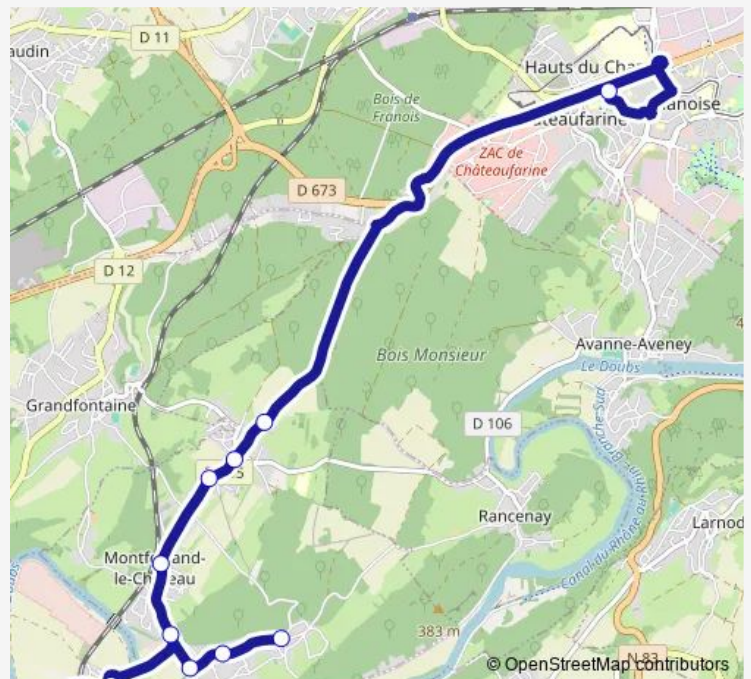

Route schedule

Montferrand-le-Château - Les Deux Mares — Voltaire (Collège Pu)

| | |
|-----------|-------|
| Monday | 07:25 |
| Tuesday | 07:25 |
| Wednesday | 07:25 |
| Thursday | 07:25 |
| Friday | 07:25 |
| Saturday | — |
| Sunday | — |

Route info

Direction: Montferrand-le-Château - Les Deux Mares

Stops: 8

Trip Duration: 0 hour 20 min

D112 — Montferrand-le-Château <> Collège Voltaire

Direction

Voltaire (Collège Pu) — Montferrand-le-Château - Les Deux Marres

Tuesday 15:55-17:05

Wednesday 12:05

Thursday 15:55-17:05

Friday 15:55-17:05

Saturday —

Sunday —

Route info

Direction: Voltaire (Collège Pu)