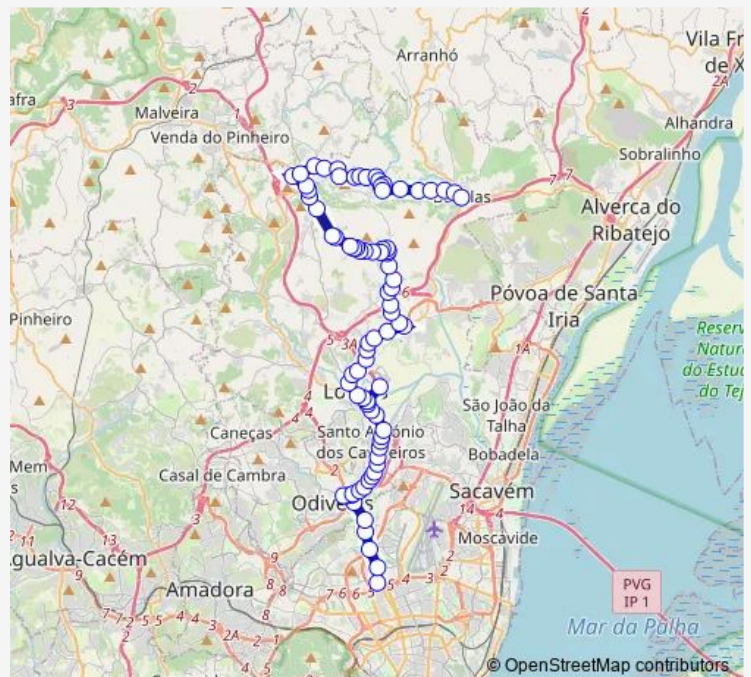

Monday 21:15

Tuesday 21:15

Wednesday 21:15

Thursday 21:15

Friday 21:15

Saturday 07:55-11:01

Sunday —

Route info

Direction: Lisboa (Campo Grande)

Stops: 82

Trip Duration: 1 hour 15 min

335a - Lisboa (Campo Grande) - Bucelas

Mealhada (X) Qta Conventinho

Mealhada (Semáforos)

Mealhada (Fte Pal cio Justiça)

Loures (R Alfredo Duarte Pinto) Bombas