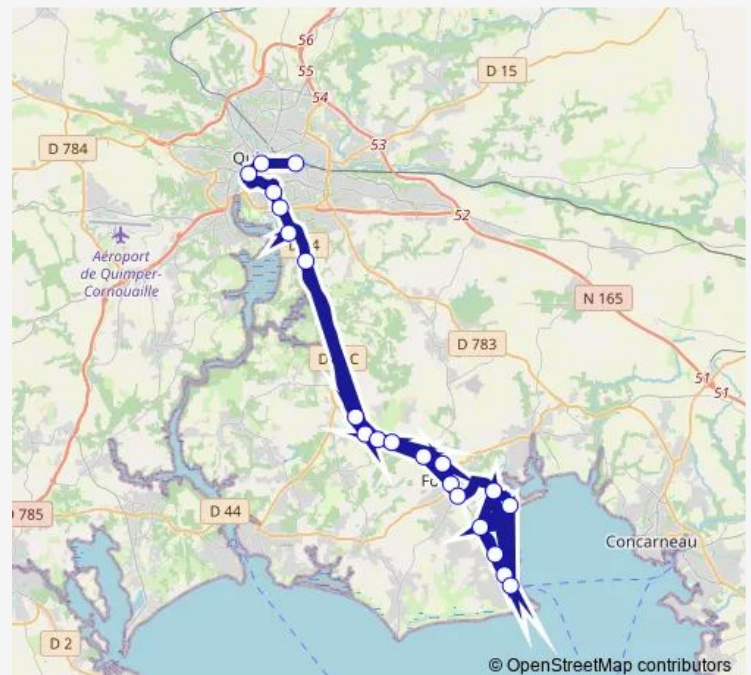

Thursday 07:05-19:10

Friday 07:05-19:10

Saturday 09:00-19:10

Sunday —

Route info

Direction: Gare Routière Sncf

Stops: 21

Trip Duration: 0 hour 54 min

942 — Fouesnant - Quimper

Direction

Beg-Meil Centre — Gare Routière Sncf

20 stops

[Open route schedule](#)

Beg-Meil Centre

144 Route de Beg Meil

Lantecoste