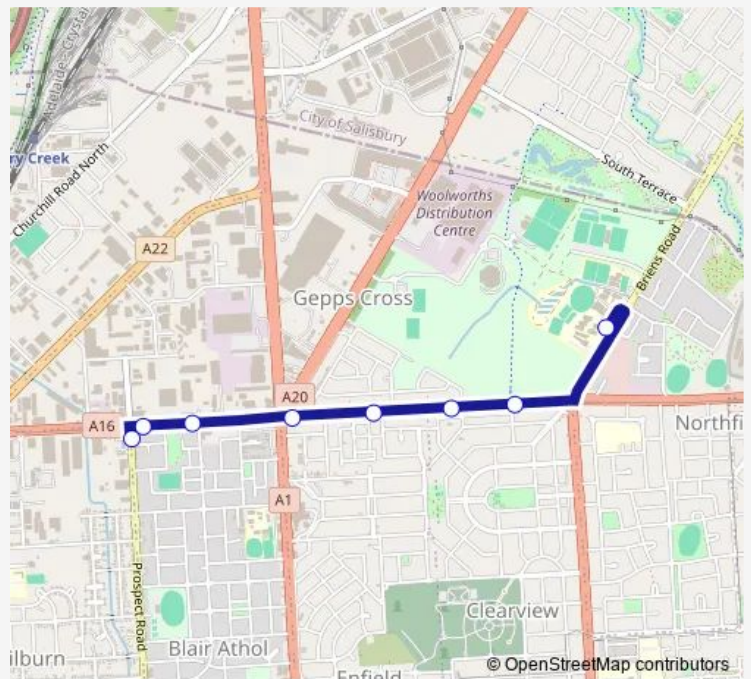

Stop 28 Grand Junction Rd - South side

Stop 27 Grand Junction Rd - South side

Stop 26 Grand Junction Rd - South side

Stop 25 Grand Junction Rd - South side

Stop 24B Grand Junction Rd - South side

Stop 24A Grand Junction Rd - South side

Stop 24 Prospect Rd - East side

Route schedule

Zone B Roma Mitchell Secondary College — Stop 24 Prospect Rd - East side

Monday	15:25
Tuesday	15:25
Wednesday	14:31
Thursday	15:25
Friday	15:25
Saturday	—
Sunday	—

Route info

Direction: Zone B Roma Mitchell Secondary College

Stops: 8

Trip Duration: 0 hour 13 min

942 — Roma Mitchell Secondary College to Blair Athol

### Direction

Stop 23A Prospect Rd - West side — Zone A Roma Mitchell Secondary College

9 stops

[Open route schedule](#)

- Stop 23A Prospect Rd - West side
- Stop 24A Grand Junction Rd - North side
- Stop 24B Grand Junction Rd - North side
- Stop 25 Grand Junction Rd - North side
- Stop 25A Grand Junction Rd - North side
- Stop 26 Grand Junction Rd - North side
- Stop 27 Grand Junction Rd - North side
- Stop 28 Grand Junction Rd - North side
- Zone A Roma Mitchell Secondary College