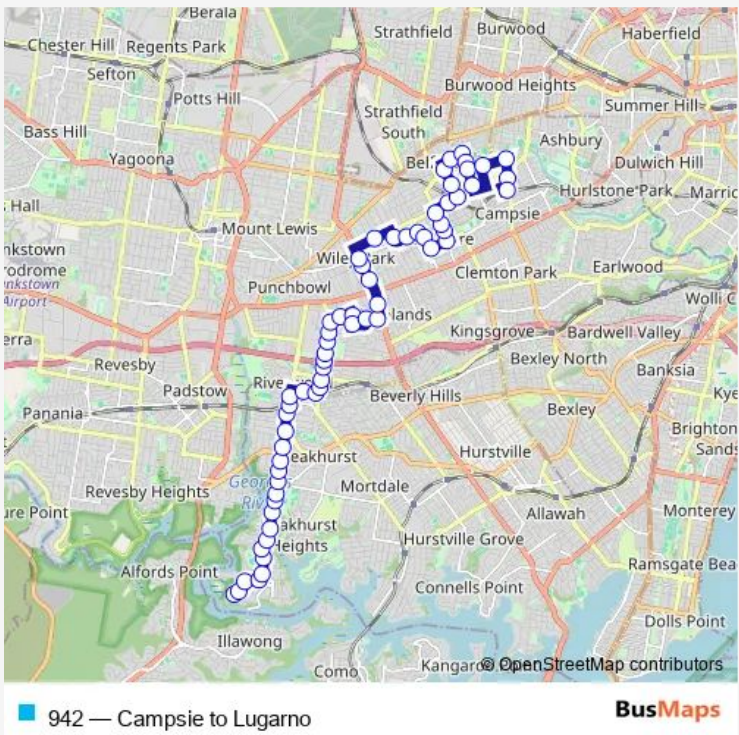

**Bus 942 Campsie to Lugarno**

[Go to website](#)

**Direction**  
 Campsie Station, North Pde, Stand G — Lugarno Pde Before Elm St  
 67 stops  
[Open route schedule](#)

- Campsie Station, North Pde, Stand G
- Beamish St Opp Lofts Garden
- Seventh Av After Beamish St
- Seventh Av At Fourth Av
- Seventh Av At First Av
- Rudd Park, First Av
- First Av At Clarence St
- Rudd Park, Clarence St
- Baltimore St Opp Indiana Pl
- Baltimore St At Michael Av
- Baltimore St At Albert St
- Lakemba St At Cecilia St
- Burwood Rd At Etela St
- Belmore Station, Burwood Rd
- Leylands Pde At Kent St
- Leylands Pde Opp Peel St
- Peel St At Gillies St
- The Boulevard At Moreton St
- The Boulevard At Dennis St
- Lakemba Station, Haldon St, Stand B
- Lakemba St At Bellevue Av

**Route info**  
 Direction: Campsie Station, North Pde, Stand G  
 Stops: 67  
 Trip Duration: 0 hour 56 min

King Georges Rd At Lakemba St

King Georges Rd Before Mary St

King Georges Rd After Edge St

King Georges Rd Opp Payten Av