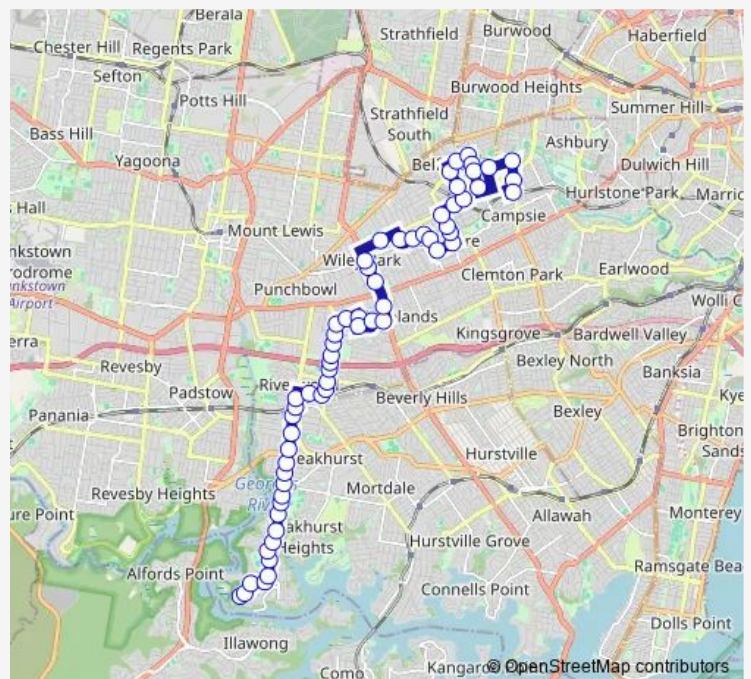

Baltimore St At Albert St

Lakemba St At Cecilia St

Burwood Rd At Etela St

Belmore Station, Burwood Rd

Leylands Pde At Kent St

Leylands Pde Opp Peel St

Peel St At Gillies St

The Boulevard At Moreton St

Wednesday 10:07-14:37

Thursday 10:07-14:37

Friday 10:07-14:37

Saturday —

Sunday —

Route info

Direction: Campsie Station, North Pde, Stand G

Stops: 67

Trip Duration: 0 hour 56 min

942 — Campsie to Lugarno

King Georges Rd At Lakemba St

King Georges Rd Before Mary St

King Georges Rd After Edge St

King Georges Rd Opp Payten Av

King Georges Rd Before Canarys Rd

Roselands Shopping Centre, Roseland Av, Stand C

Violet St After Martin St

Violet St At Payten Av

Payten Av Opp Draper Av

Payten Av At Bonds Rd

Bonds Rd Before Eva St

Bonds Rd At Skinner Av

Bonds Rd Opp Jindalee Pl