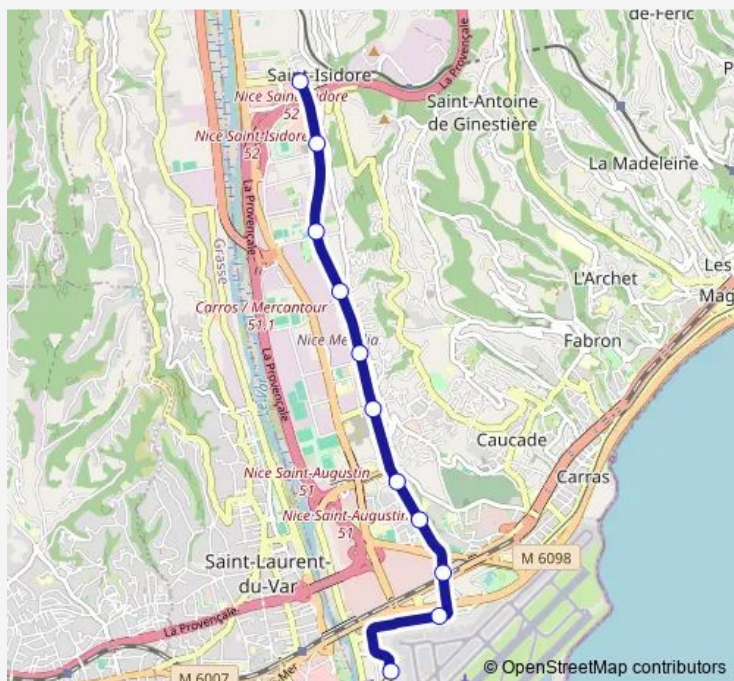

Alsace-Lorraine

Jean Médecin

Durandy

Route schedule

Saint-Isidore — Port Lympia

Monday	—
Tuesday	—
Wednesday	—
Thursday	—
Friday	—
Saturday	18:05-23:47
Sunday	—

Route info

Direction: Saint-Isidore

Stops: 23

Trip Duration: 0 hour 38 min

L3 — Aéroport Terminal 2 - Saint-Isidore

Garibaldi / Le Château

Port Lympia

Direction

Saint-Isidore — Cadam / Centre Administratif

7 stops

Trip Duration: 0 hour 23 min

Direction

Port Lympia — Saint-Isidore

23 stops

[Open route schedule](#)

Port Lympia

Garibaldi / Le Château

Durandy

Wednesday 05:15-06:30

Thursday 05:15-06:30

Friday 05:15-06:30

Saturday 05:15-22:50

Sunday 05:16-08:00

Route info

Direction: Port Lympia

Stops: 23